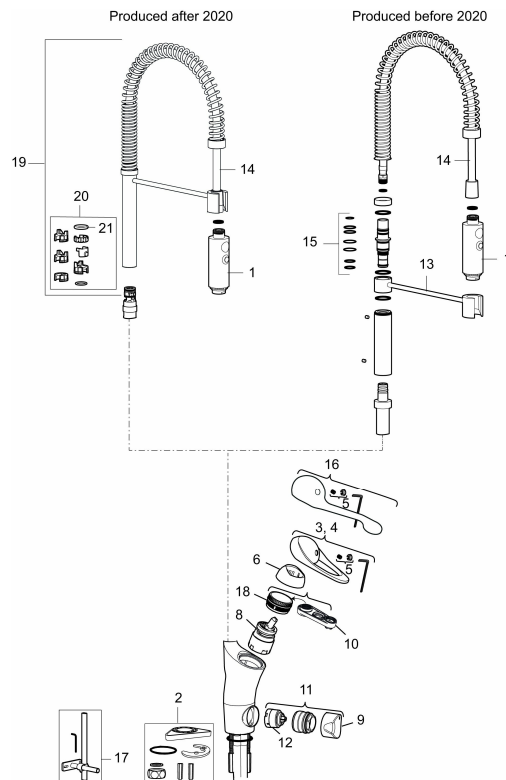

Article number: 81010010

Description: Chrome, connection nut G3/8"

- Cold Start
- Ceramic cartridge with soft closing function
- Adjustable flow control and temperature limiter
- Hose, limitation part for 60°, 85°, 110° or 360° included
- Nozzle with concentrated jet and handshower
- With dish washer valve, switchable between cold and hot water. Pre-set on cold water
- Soft PEX® hoses (stainless steel braided)
- Approved non-return valves, EN-Standard EN1717
- Hole diameter Ø34-37 mm

Article number: 81010010

Sparepartlist

NO.	FMM NO.	RSK	DESCRIPTION
1	29190000	8592013	Nozzle for Flexi
2	S600159	8387097	Fastening kit, for kitchen mixer
3	58500000	8591936	Lever, complete, L=90 mm
4	58501750	8591937	Lever, complete, L=150 mm
5	58510000	8591944	Cover lid with colour marking
6	58520000	8591945	Cover sleeve
7	58530140	8241726	Fastening nipple with service tool
8	S600273	8387230	Ceramic cartridge with service tool, cold start (green ring)
8	59115500	8591947	Ceramic cartridge with service tool, standard (red ring)
8	59126000	8591966	Ceramic cartridge with service tool, Eco Plus (green ring)
9	59280000	8591938	Knob for dishwasher

NO.	FMM NO.	RSK	DESCRIPTION
10	S600298	3870203	Service tool
11	59290000	8591939	On/off valve for dishwasher, complete
12	S600337	8346905	Ceramic cartridge for dishwasher, with service tool
12	S600316	8387265	Ceramic cartridge for dishwasher, without service tool
13	27580000	8594559	Nozzle arm and screw
14	38801007	8592014	Hose for Flexi
15	37800100	8594556	O-ring kit
16	58501800	8592048	Lever, complete, L=180 mm
17	S600308	8387263	Stabilizer kit
18	29390000	8295356	Fastening nipple
19	S600056		Spout, complete
20	58641000	8594560	Lock kit for swivel spout
21	37801550	8295350	O-ring 15,54 x 2,62, 2 pcs