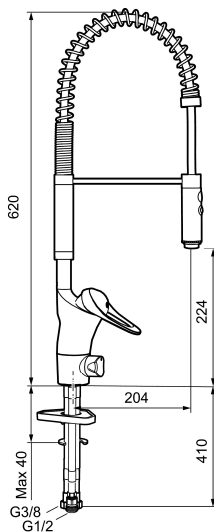

9000E flexi kitchen mixer

An optimal fusion of design and function. The FM Mattsson 9000E range ushers in a new generation of mixers that are environmentally engineered down to the last detail. The mixer brings beauty and technical perfection to your kitchen. Even in its basic version, the mixer has unique functions that save energy without compromising on comfort.

Article number: 81010010

Description: Chrome, connection nut G3/8"

- Cold Start
- Ceramic cartridge with soft closing function
- Adjustable flow control and temperature limiter
- Hose, limitation part for 60°, 85°, 110° or 360° included
- Nozzle with concentrated jet and handshower
- With dish washer valve, switchable between cold and hot water. Pre-set on cold water
- Soft PEX® hoses (stainless steel braided)
- Approved non-return valves, EN-Standard EN1717
- Hole diameter Ø34-37 mm