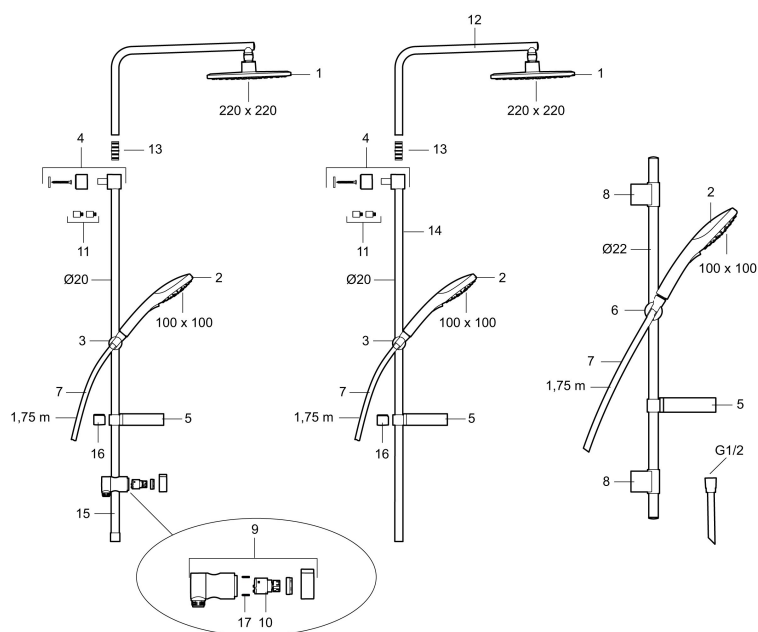

**Article number:** 83703900 **Flow 3 bar:** 7.5 l/m

**Description:** Chrome

### Unique characteristics

- Constant flow 7,5 l/min at 200–600 kPa
- Anti lime-scale hand shower with 3 shower jet settings
- With soap dish
- Shower bar with slider and flexible upper wall brackets with sealing

### Sparepartlist

NO.	FMM NO.	RSK	DESCRIPTION
1	83890000	8180620	Shower head
2	83753900	8199262	Hand shower
3	94782000	8185652	Slider
4	94712000	8186605	Wall bracket
5	94641000	8185653	Soap dish
6	94781000	8185651	Slider
7	34841750	8181618	Shower hose, chrome
8	83710000	8186586	Wall bracket, 2 pcs
9	58902000	8190734	Diverter, complete
10	59240000	8190735	Cartridge
11	27925000	8180419	Extender, 18 mm, 2 pcs
12	58943000	8217833	Upper bar

NO.	FMM NO.	RSK	DESCRIPTION
13	27930000	8221726	Joint
14	58931000	8217832	Lower bar
15	58921000	8217831	Extension bar
16	39391000	8221716	Distance ring for Ø18, Ø20 and Ø22 mm pipe
17	38080700	8295337	Stop screw M5x20