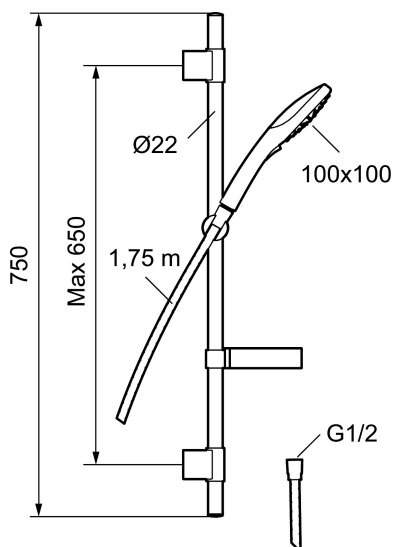

**Article number:** 83703900 **Flow 3 bar:** 7.5 l/m

**Description:** Chrome

### Unique characteristics

- Constant flow 7,5 l/min at 200–600 kPa
- Anti lime-scale hand shower with 3 shower jet settings
- With soap dish
- Shower bar with slider and flexible upper wall brackets with sealing

### Sparepartlist

NO.	FMM NO.	RSK	DESCRIPTION
1	83890000	8180620	Shower head
2	83753900	8199262	Hand shower
3	94782000	8185652	Slider
4	94712000	8186605	Wall bracket
5	94641000	8185653	Soap dish
6	94781000	8185651	Slider
7	34841750	8181618	Shower hose, chrome
8	83710000	8186586	Wall bracket, 2 pcs
9	58902000	8190734	Diverter, complete
10	59240000	8190735	Cartridge
11	27925000	8180419	Extender, 18 mm, 2 pcs
12	58943000	8217833	Upper bar

NO.	FMM NO.	RSK	DESCRIPTION
13	27930000	8221726	Joint
14	58931000	8217832	Lower bar
15	58921000	8217831	Extension bar
16	39391000	8221716	Distance ring for Ø18, Ø20 and Ø22 mm pipe
17	38080700	8295337	Stop screw M5x20