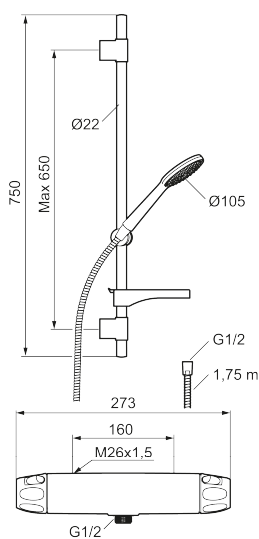

This product is LEED/BREEAM compliant, which means it meets the flow rate requirements applicable to certain new buildings and conversions.

Article number: 86821000 **Flow 3 bar:** 6.0 l/m

Description: Chrome, 160 c/c, LEED/BREEAM compliant

Unique characteristics

- Note! 160 c/c
- Safety mixer 9000XE and head shower set 9000XE
- Shower set has anti lime-scale hand shower, shower bar with slider, soap dish and wall brackets with sealing
- Lead Free material

Backflow protection unit type 

NO.	FMM NO.	RSK	DESCRIPTION
6	S600087	8439711	Scalding protection ring
7	S600084	8439709	Thermostatic cartridge, complete, incl. service tool
7	S600271	8397030	Thermostatic cartridge, complete, without service tool
8	S600088	8439712	Nipple M18x1-G1/2 for shower mixer
9	S600298	3870203	Service tool
10	59800800	8592005	Inlet connectors, 160 c/c
11	38632006	8590311	Filter
12	S600105	8439713	Care-handle, black, 2 pcs
13	S600091	8233001	Hand shower, chrome
13	S600091.75	8233003	Hand shower, brushed chrome
14	S600095	8239500	Wall bracket, chrome
14	S600095.75	8221926	Wall bracket, brushed chrome
15	S600109	8252036	Shower hose, chrome
15	S600109.75	8252038	Shower hose, brushed chrome