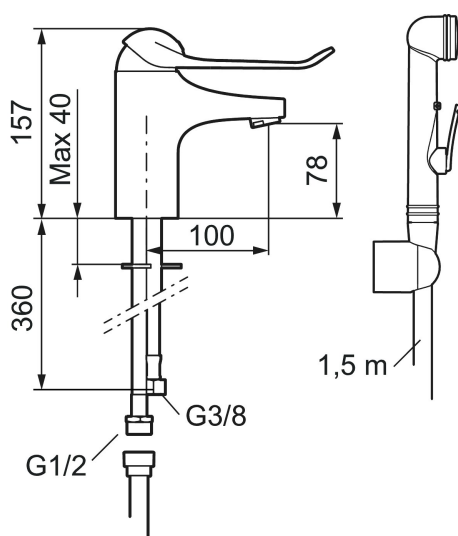

Article number: 80674010

Description: Chrome, connection nut G3/8"

Unique characteristics

Backflow protection unit type **EB**

- With self-closing hand shower, wall bracket and hose
- Cold Start
- Ceramic cartridge with soft closing function
- Adjustable flow control and temperature limiter
- Eco Flow (energy and water saving aerator)
- Soft PEX® hoses (stainless steel braided)
- Lever: 150 mm

Article number: 80674010

Sparepartlist

NO.	FMM NO.	RSK	DESCRIPTION
1	58500000	8591936	Lever, complete, L=90 mm
1	58501750	8591937	Lever, complete, L=150 mm
1	58501800	8592048	Lever, complete, L=180 mm
2	58510000	8591944	Cover lid with colour marking
3	58520000	8591945	Cover sleeve
4	58530140	8241726	Fastening nipple with service tool
5	S600273	8387230	Ceramic cartridge with service tool, cold start (green ring)
5	59120000	8591769	Ceramic cartridge, cold start (green ring)
5	59126000	8591966	Ceramic cartridge with service tool, Eco Plus (green ring)
5	S600232		Cartridge, Low flow, for LEED mixers

NO.	FMM NO.	RSK	DESCRIPTION
6	29142400	8281526	Housing M24 ext., 13 mm
7	S600160	8387096	Fastening kit, for basin mixer
8	S600206	8233049	Self-closing hand shower, chrome
9	34093000	8186018	Wall bracket, chrome
10	S600207	8236647	Shower hose, L=1,5 m, chrome
11	29390000	8295356	Fastening nipple
12	29102910	8281534	Aerator insert, 5,5–6,5 l/min at 300kPa
12	29102710	8281528	Aerator insert, 9–11 l/min at 300kPa
12	29100500	8281532	Aerator insert, 5 l/min at 200–600 kPa
12	S600072	8281671	Aerator insert, 3 l/min at 200–600 kPa