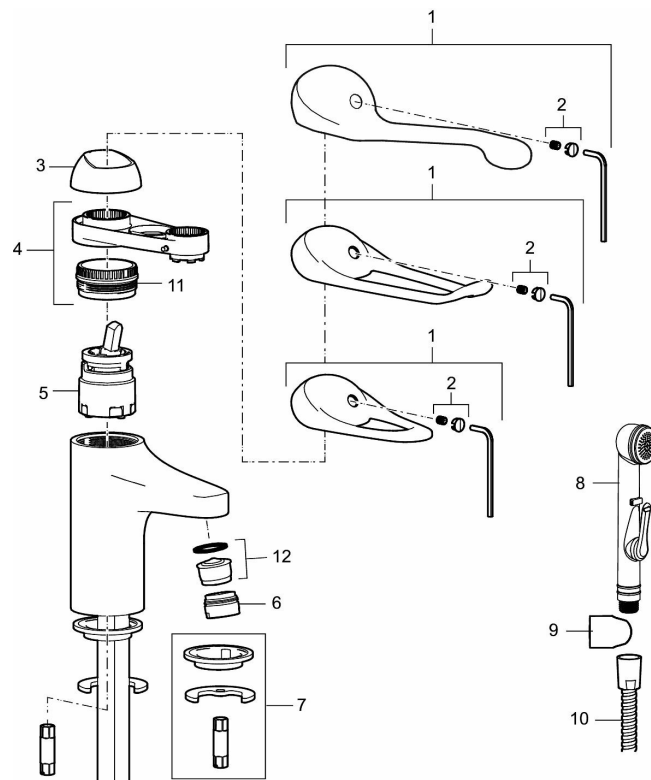

9000E II care basin mixer

An optimal fusion of design and function. The FM Mattsson 9000E range ushers in a new generation of mixers that are environmentally engineered down to the last detail. The mixer has an extra long lever, providing an easier grip for weak hands. This is just one of the special solutions that make our products ideal for a lifetime of use. In short, FM Mattsson has a mixer design for everybody.

Article number: 80674010

Description: Chrome, connection nut G3/8"

Unique characteristics

Backflow protection unit type **EB**

- With self-closing hand shower, wall bracket and hose
- Cold Start
- Ceramic cartridge with soft closing function
- Adjustable flow control and temperature limiter
- Eco Flow (energy and water saving aerator)
- Soft PEX® hoses (stainless steel braided)
- Lever: 150 mm

PRODUCT DESCRIPTION

9000E II care basin mixer

An optimal fusion of design and function. The FM Mattsson 9000E range ushers in a new generation of mixers that are environmentally engineered down to the last detail. The mixer has an extra long lever, providing an easier grip for weak hands. This is just one of the special solutions that make our products ideal for a lifetime of use. In short, FM Mattsson has a mixer design for everybody.

Article number: 80674010

Sparepartlist

NO.	FMM NO.	RSK	DESCRIPTION
1	58500000	8591936	Lever, complete, L=90 mm
1	58501750	8591937	Lever, complete, L=150 mm
1	58501800	8592048	Lever, complete, L=180 mm
2	58510000	8591944	Cover lid with colour marking
3	58520000	8591945	Cover sleeve
4	58530140	8241726	Fastening nipple with service tool
5	S600273	8387230	Ceramic cartridge with service tool, cold start (green ring)
5	59120000	8591769	Ceramic cartridge, cold start (green ring)
5	59126000	8591966	Ceramic cartridge with service tool, Eco Plus (green ring)
5	S600232		Cartridge, Low flow, for LEED mixers