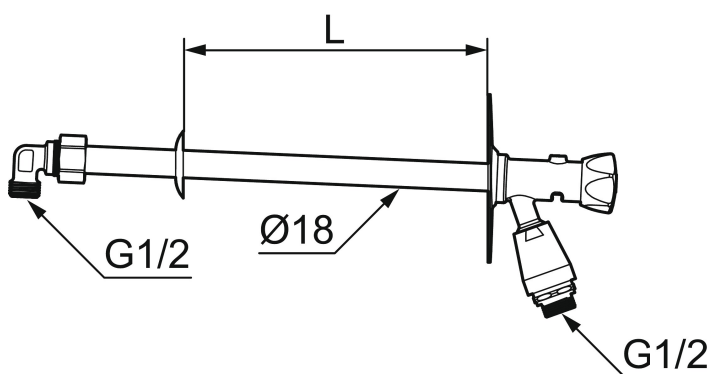

Garden valve with vacuum valve and plastic handle

Our garden valves are self-draining and therefore frost-proof even if you forget to dismantle the garden hose before the season with degrees below zero. However, we recommended that you always remove the hose and coupling when there is a risk of low temperatures.

Article number: 42940410

Description: For wall thickness max. 400 mm

Unique characteristics

Backflow protection unit type 

- Self-draining
- With vacuum valve and plastic handle
- With approved non-return valve
- Frost-proof even if the hose/coupling is connected
- Can be cut to suit wall thickness
- Wall bracket: H=106 mm, W=66 mm, diagonal screw holes
- Approved backflow prevention device, EN-Standard EN 1717