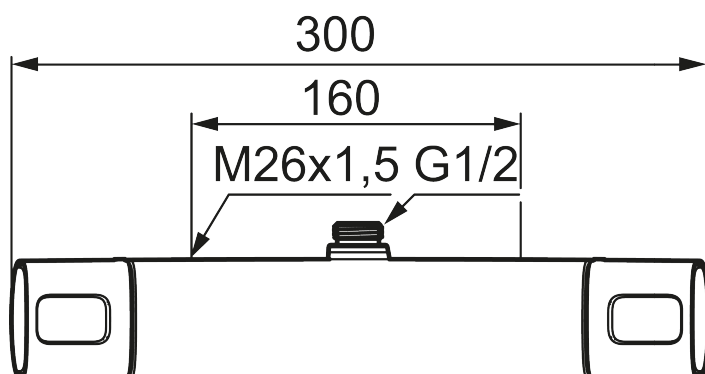

Article number: 83810000

Description: Chrome, 160 c/c

Unique characteristics

Backflow protection unit type 

- With shower connection up
- Pressure balanced thermostatic mixer
- With ceramic sealed headwork
- Temperature handle with safety stop at 38°C
- With Eco-function
- Approved non-return valves, EN-Standard EN1717