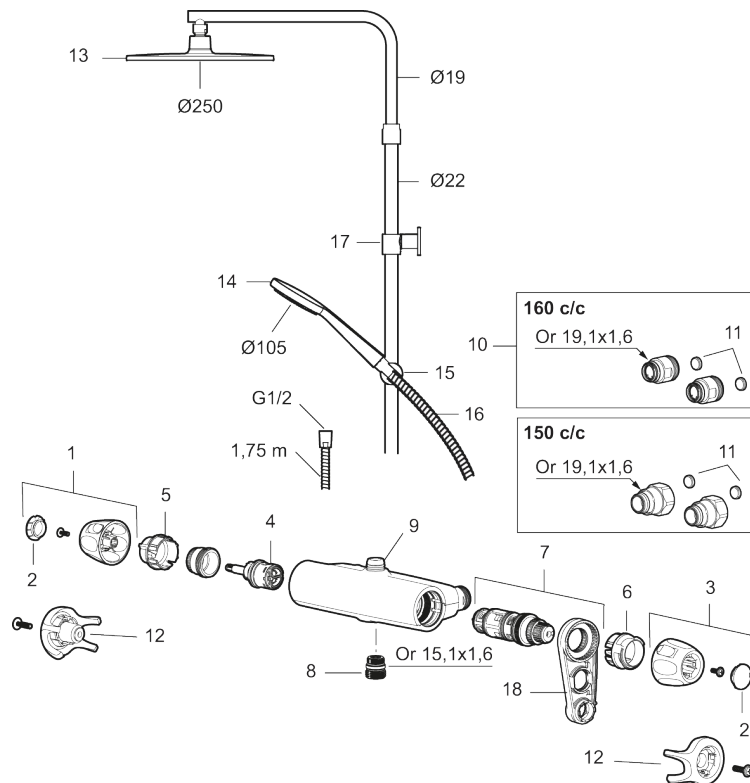

Article number: 86830000 **Flow 3 bar:** 7.6 l/m

Description: Chrome, 160 c/c

- Note! 160 c/c
- Safety mixer 9000XE and head shower set 9000XE
- With reversible headwork
- Anti lime-scale head- and hand shower
- Shower bar with slider and wall bracket with sealing
- Shower pipe can be shortened if required
- Wall bracket freely adjustable in height, 700–970 from connection and 50–100 mm from wall, 2x20 mm spacers included, with sealing, hidden pipe joint
- Lead Free material

Unique characteristics

Backflow protection unit type **EB**

PRODUCT DESCRIPTION

9000XE head shower kit

9000XE head shower kit is a head shower kit in chrome. The telescopic shower bar allows the wall bracket's height to be adapted to the specific bathroom's ceiling height, as well as to the user's height and/or the preferred distance to the shower head.

Article number: 86830000

Sparepartlist

NO.	FMM NO.	RSK	DESCRIPTION
1	S600083	8218917	On/off handle, complete, krom
1	S600083.75	8218919	On/off handle, complete, brushed chrome
2	S600116	8218920	End cover, chrome
2	S600116.75	8218922	End cover, brushed chrome
3	S600082	8218914	Temperature handle, complete, chrome
3	S600082.75	8218916	Temperature handle, complete, brushed chrome
4	S600020	8441462	Ceramic headwork, with service tool (shower mixer)
4	S600269	8387232	Ceramic headwork, without tool (shower mixer)
5	S600117	8439714	Stop ring, reversible
6	S600087	8439711	Scalding protection ring
7	S600084	8439709	Thermostatic cartridge, complete, incl. service tool
7	S600271	8397030	Thermostatic cartridge, complete, without service tool