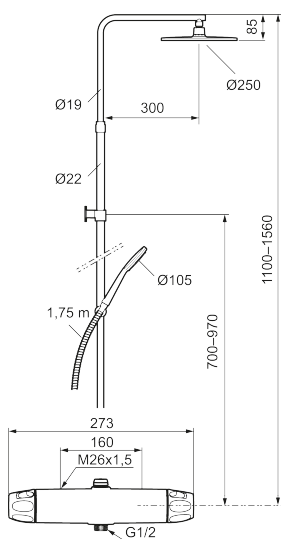

9000XE head shower kit

9000XE head shower kit is a head shower kit in chrome. The telescopic shower bar allows the wall bracket's height to be adapted to the specific bathroom's ceiling height, as well as to the user's height and/or the preferred distance to the shower head.

Article number: 86830000 **Flow 3 bar:** 7.6 l/m

Description: Chrome, 160 c/c

- Note! 160 c/c
- Safety mixer 9000XE and head shower set 9000XE
- With reversible headwork
- Anti lime-scale head- and hand shower
- Shower bar with slider and wall bracket with sealing
- Shower pipe can be shortened if required
- Wall bracket freely adjustable in height, 700–970 from connection and 50–100 mm from wall, 2x20 mm spacers included, with sealing, hidden pipe joint
- Lead Free material

Unique characteristics

Backflow protection unit type **EB**

PRODUCT DESCRIPTION

9000XE head shower kit

9000XE head shower kit is a head shower kit in chrome. The telescopic shower bar allows the wall bracket's height to be adapted to the specific bathroom's ceiling height, as well as to the user's height and/or the preferred distance to the shower head.

NO.	FMM NO.	RSK	DESCRIPTION
8	S600088	8439712	Nipple M18x1–G1/2 for shower mixer
9	S600112	8920116	Nipple M18x1
9	S600265		Nipple M18x1, with flow regulator 9 l/min
10	59800800	8592005	Inlet connectors, 160 c/c
11	38632006	8590311	Filter
12	S600105	8439713	Care-handle, black, 2 pcs
13	S600092	8237548	Shower head, chrome
13	S600092.75	8237550	Shower head, brushed chrome
14	S600091	8233001	Hand shower, chrome
14	S600091.75	8233003	Hand shower, brushed chrome
15	S600093	8239502	Slider, chrome
15	S600093.75	8284780	Slider, brushed chrome
16	S600109	8252036	Shower hose, chrome
16	S600109.75	8252038	Shower hose, brushed chrome
17	S600094	8221921	Wall bracket, chrome
17	S600094.75	8221923	Wall bracket, brushed chrome
18	S600298	3870203	Service tool