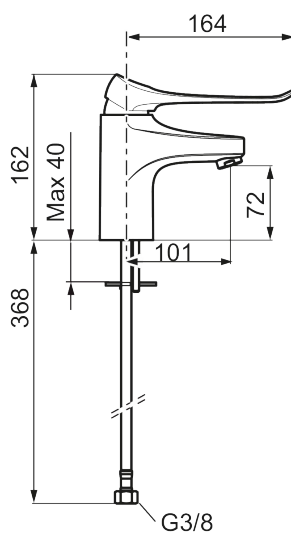

Unique characteristics

Backflow protection unit type