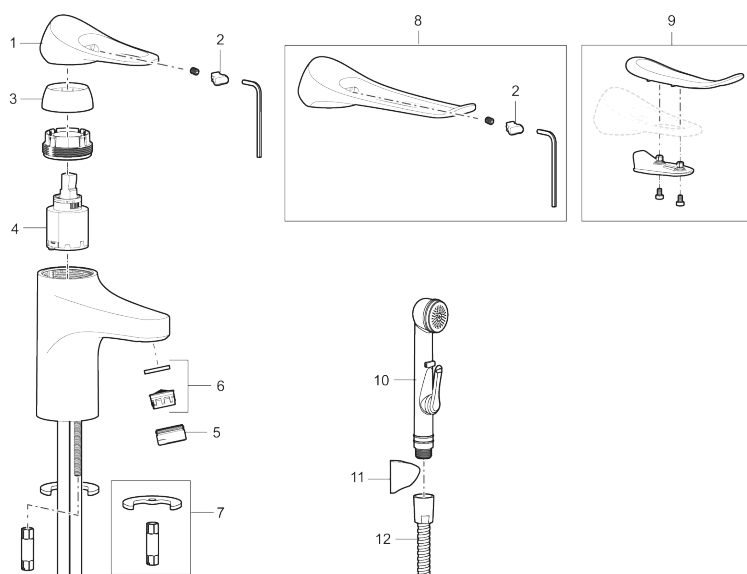

## 9000XE care basin mixer

**Article number:** 86504110 **Flow 3 bar:** 1.7 l/m

**Description:** Chrome, LEED/BREEAM compliant

- Cold Start
- Ceramic cartridge with soft closing function
- Adjustable flow control and temperature limiter
- Eco Flow (energy and water saving aerator)
- Soft PEX<sup>®</sup> hoses with 3/8" connecting nut (stainless steel braided)
- Lead Free material
- Hole diameter Ø34-37 mm

### Unique characteristics

Backflow protection unit type

### 9000XE care basin mixer

Article number: 86504110

## Sparepartlist

NO.	FMM NO.	RSK	DESCRIPTION
1	S600096	8387022	Lever, complete, chrome
1	S600096.75	8387024	Lever, complete, Brushed chrome
2	S600097	8387025	Cover lid with colour marking
3	S600101	8387029	Cover sleeve, chrome
3	S600101.75	8387031	Cover sleeve, brushed chrome
4	S600100	8387028	Ceramic cartridge with tool, for kitchen mixer (LEED) and basin mixer
4	S600099	8387027	Ceramic cartridge, for kitchen mixer (LEED) and basin mixer
4	S600178	8387036	Ceramic cartridge with tools
5	S600156	8280014	Housing M24 ext., 13 mm, chrome
5	S600156.75	8280015	Housing M24 ext., 13 mm, brushed chrome
6	S600072	8281671	Aerator insert, 3 l/min at 200–600 kPa
6	S600226	8280024	Aerator insert, 1,7 l/min at 200–600 kPa
7	S600160	8387096	Fastening kit, for basin mixer
8	S600175	8387083	Care-lever, complete
9	S600106	8397001	Care-kit
10	S600206	8233049	Self-closing hand shower, chrome
11	S600157	8239542	Wall bracket, chrome
11	S600157.75	8239544	Wall bracket, børstet krom
12	S600152	8236561	High-pressure shower hose, L=1,5 m, chrome