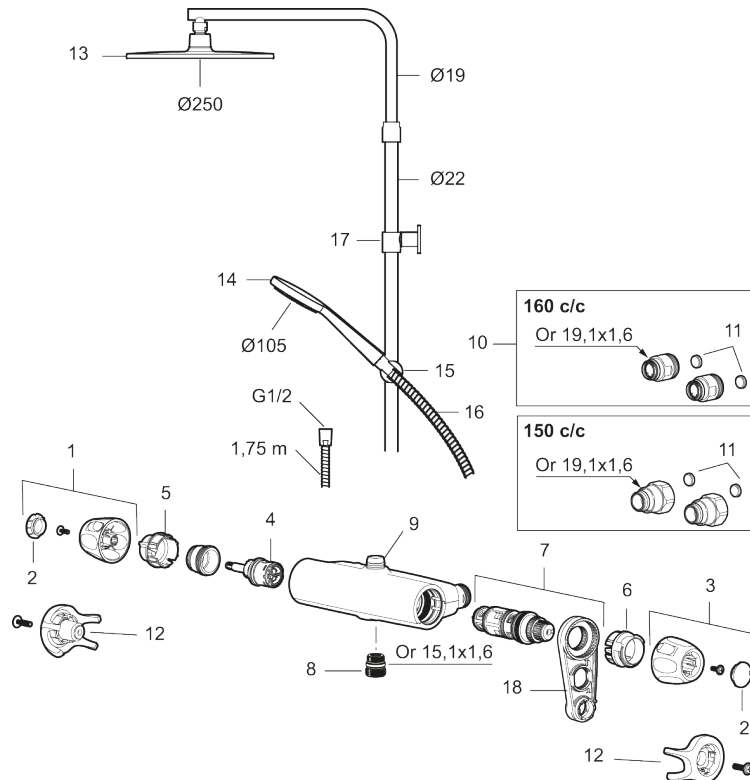

PRODUCT DESCRIPTION

9000XE head shower kit

9000XE head shower kit is a head shower kit in brushed chrome.

The telescopic shower bar allows the wall bracket's height to be adapted to the specific bathroom's ceiling height, as well as to the user's height and/or the preferred distance to the shower head.

Article number: 86831503

Sparepartlist

NO.	FMM NO.	RSK	DESCRIPTION
1	S600083	8218917	On/off handle, complete, krom
1	S600083.75	8218919	On/off handle, complete, brushed chrome
2	S600116	8218920	End cover, chrome
2	S600116.75	8218922	End cover, brushed chrome
3	S600082	8218914	Temperature handle, complete, chrome
3	S600082.75	8218916	Temperature handle, complete, brushed chrome
4	S600020	8441462	Ceramic headwork, with service tool (shower mixer)
5	S600117	8439714	Stop ring, reversible
6	S600087	8439711	Scalding protection ring
7	S600084	8439709	Thermostatic cartridge, complete, incl. service tool
8	S600088	8439712	Nipple M18x1-G1/2 for shower mixer