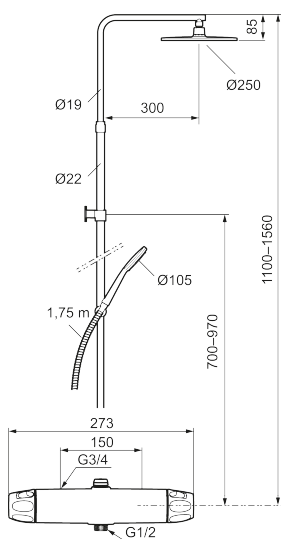

9000XE head shower kit

9000XE head shower kit is a head shower kit in brushed chrome.

The telescopic shower bar allows the wall bracket's height to be adapted to the specific bathroom's ceiling height, as well as to the user's height and/or the preferred distance to the shower head.

Article number: 86831503 **Flow 3 bar:** 7.6 l/m

Description: Brushed chrome, 150 c/c

Unique characteristics

Backflow protection unit type **EB**

- Safety mixer 9000XE and head shower set 9000XE
- With reversible headwork
- Anti lime-scale head- and hand shower
- Shower bar with slider and wall bracket with sealing
- Shower pipe can be shortened if required
- Wall bracket freely adjustable in height, 700–970 from connection and 50–100 mm from wall, 2x20 mm spacers included, with sealing, hidden pipe joint
- Lead Free material

PRODUCT DESCRIPTION

9000XE head shower kit

9000XE head shower kit is a head shower kit in brushed chrome.

The telescopic shower bar allows the wall bracket's height to be adapted to the specific bathroom's ceiling height, as well as to the user's height and/or the preferred distance to the shower head.

NO.	FMM NO.	RSK	DESCRIPTION
9	S600112	8920116	Nipple M18x1
9	S600265		Nipple M18x1, with flow regulator 9 l/min
10	59800800	8592005	Inlet connectors, 160 c/c
11	38632006	8590311	Filter
12	S600105	8439713	Care-handle, black, 2 pcs
13	S600092	8237548	Shower head, chrome
13	S600092.75	8237550	Shower head, brushed chrome
14	S600091	8233001	Hand shower, chrome
14	S600091.75	8233003	Hand shower, brushed chrome
15	S600093	8239502	Slider, chrome
15	S600093.75	8284780	Slider, brushed chrome
16	S600109	8252036	Shower hose, chrome
16	S600109.75	8252038	Shower hose, brushed chrome
17	S600094	8221921	Wall bracket, chrome
17	S600094.75	8221923	Wall bracket, brushed chrome
18	60770000	8591918	Service tool