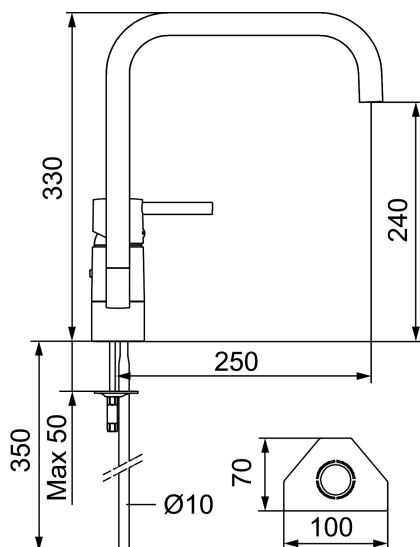

Article number: 96000000

Description: Chrome, with CU Ø10 mm

Uniqe characteristics

Backflow protection unit type

- Ceramic cartridge with soft closing function
- Adjustable flow control and temperature limiter
- Eco Flow (energy and water saving aerator)
- Swivel spout 110°
- Hole diameter Ø32-35 mm

Article number: 96000000

Sparepartlist

| NO. | FMM NO. | RSK | DESCRIPTION |
|-----|----------|---------|---------------------------------------------------|
| 1 | 59400000 | 8591864 | Lever, complete, L=95 mm |
| 2 | 38730006 | 8591623 | Locking screw |
| 3 | 59410000 | 8591863 | Cover lid with colour marking |
| 4 | 59330000 | 8591829 | Cover ring, chrome |
| 5 | 38051000 | 8241719 | Fastening nipple,chrome |
| 6 | 59110000 | 8591770 | Ceramic cartridge, not cold start (red ring) |
| 7 | 59782000 | 8154090 | Sleeve for spout with socket and stop screw |
| 8 | 58640000 | 8594555 | Lock kit for swivel spout |
| 9 | 59700000 | 8154047 | Spout for basin mixer with aerator and stop screw |
| 10 | 59752200 | 8242199 | Aerator M21,5 ext., 7-9 l/min at 300 kPa |
| 11 | 38080000 | 8241723 | Stop screw |