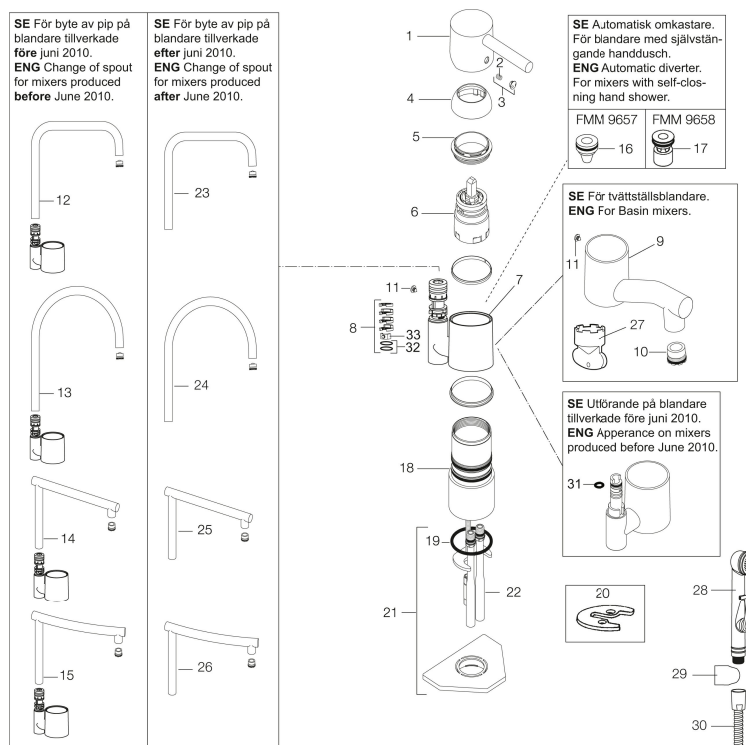

Article number: 96000000

Description: Chrome, with CU Ø10 mm

Uniqe characteristics

Backflow protection unit type

- Ceramic cartridge with soft closing function
- Adjustable flow control and temperature limiter
- Eco Flow (energy and water saving aerator)
- Swivel spout 110°
- Hole diameter Ø32-35 mm

Article number: 96000000

Sparepartlist

| NO. | FMM NO. | RSK | DESCRIPTION |
|-----|----------|---------|---------------------------------------------------|
| 1 | 59400000 | 8591864 | Lever, complete, L=95 mm |
| 2 | 38730006 | 8591623 | Locking screw |
| 3 | 59410000 | 8591863 | Cover lid with colour marking |
| 4 | 59330000 | 8591829 | Cover ring, chrome |
| 5 | 38051000 | 8241719 | Fastening nipple,chrome |
| 6 | 59110000 | 8591770 | Ceramic cartridge, not cold start (red ring) |
| 7 | 59782000 | 8154090 | Sleeve for spout with socket and stop screw |
| 8 | 58640000 | 8594555 | Lock kit for swivel spout |
| 9 | 59700000 | 8154047 | Spout for basin mixer with aerator and stop screw |
| 10 | 59752200 | 8242199 | Aerator M21,5 ext., 7-9 l/min at 300 kPa |
| 11 | 38080000 | 8241723 | Stop screw |