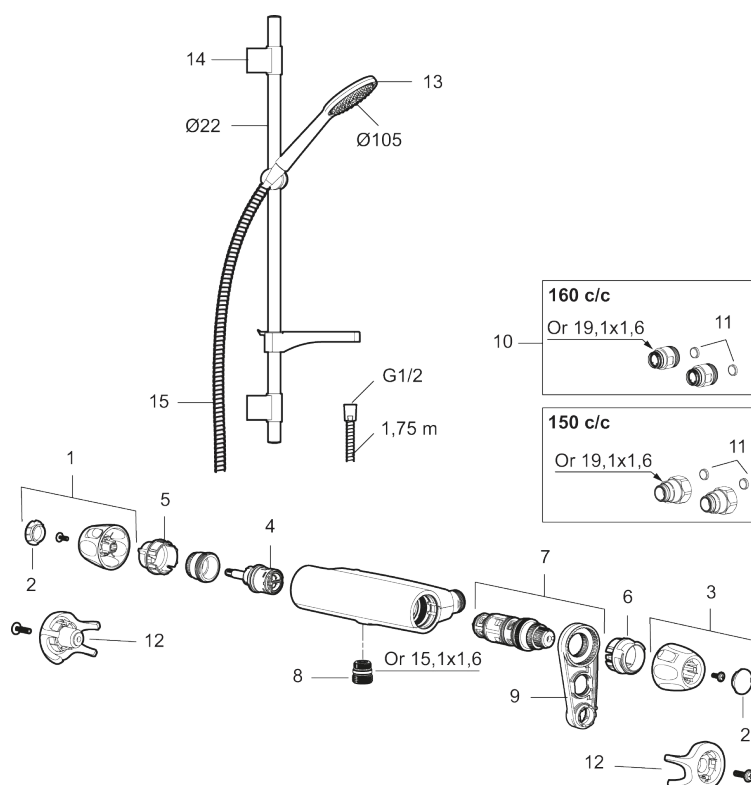

This product is LEED/BREEAM compliant, which means it meets the flow rate requirements applicable to certain new buildings and conversions.

Article number: 86821003 **Flow 3 bar:** 6.0 l/m

Description: Brushed chrome, 160 c/c, LEED/BREEAM compliant

Unique characteristics

Backflow protection unit type 

- Note! 160 c/c
- Safety mixer 9000XE and head shower set 9000XE
- Shower set has anti lime-scale hand shower, shower bar with slider, soap dish and wall brackets with sealing
- Lead Free material

PRODUCT DESCRIPTION

9000XE shower kit

9000XE shower kit is our complete shower kit with a mixer and shower set in brushed chrome. The mixer, combined with the large nozzle, delivers a pleasant shower experience with good pressure and an ample jet range without wasting water. The shower kit is easy to install in all types of bathrooms and can be supplemented with a tub spout. This product is LEED/BREEAM compliant, which means it meets the flow rate requirements applicable to certain new buildings and conversions.

Article number: 86821003

Sparepartlist

NO.	FMM NO.	RSK	DESCRIPTION
1	S600083	8218917	On/off handle, complete, krom
1	S600083.75	8218919	On/off handle, complete, brushed chrome
2	S600116	8218920	End cover, chrome
2	S600116.75	8218922	End cover, brushed chrome
3	S600082	8218914	Temperature handle, complete, chrome
3	S600082.75	8218916	Temperature handle, complete, brushed chrome
4	S600020	8441462	Ceramic headwork, with service tool (shower mixer)
4	S600269	8387232	Ceramic headwork, without tool (shower mixer)
5	S600086	8439710	Stop ring, standard