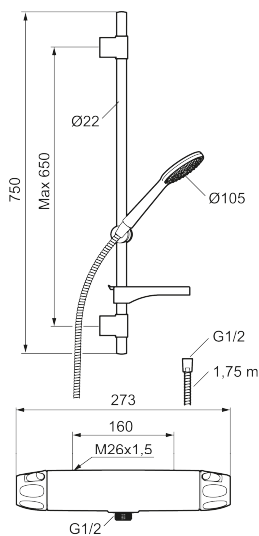

This product is LEED/BREEAM compliant, which means it meets the flow rate requirements applicable to certain new buildings and conversions.

Article number: 86821003 **Flow 3 bar:** 6.0 l/m

Description: Brushed chrome, 160 c/c, LEED/BREEAM compliant

Unique characteristics

Backflow protection unit type 

- Note! 160 c/c
- Safety mixer 9000XE and head shower set 9000XE
- Shower set has anti lime-scale hand shower, shower bar with slider, soap dish and wall brackets with sealing
- Lead Free material

Article number: 86821003

Sparepartlist

NO.	FMM NO.	RSK	DESCRIPTION
1	S600083	8218917	On/off handle, complete, krom
1	S600083.75	8218919	On/off handle, complete, brushed chrome
2	S600116	8218920	End cover, chrome
2	S600116.75	8218922	End cover, brushed chrome
3	S600082	8218914	Temperature handle, complete, chrome
3	S600082.75	8218916	Temperature handle, complete, brushed chrome
4	S600020	8441462	Ceramic headwork, with service tool (shower mixer)
4	S600269	8387232	Ceramic headwork, without tool (shower mixer)
5	S600086	8439710	Stop ring, standard