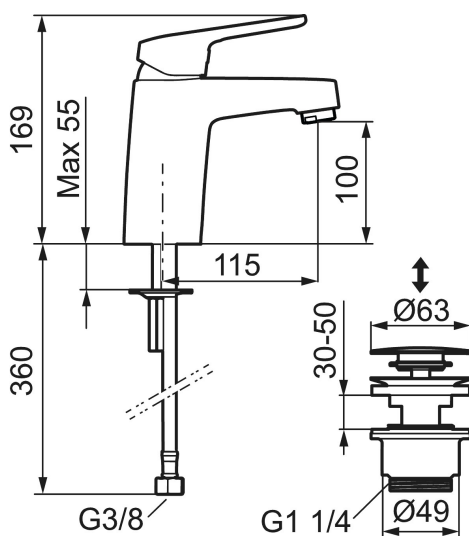

- With push-down waste
- Cold Start
- Ceramic cartridge with soft closing function
- Adjustable flow control and temperature limiter
- Eco Flow (energy and water saving aerator)
- Soft PEX® hoses (stainless steel braided)