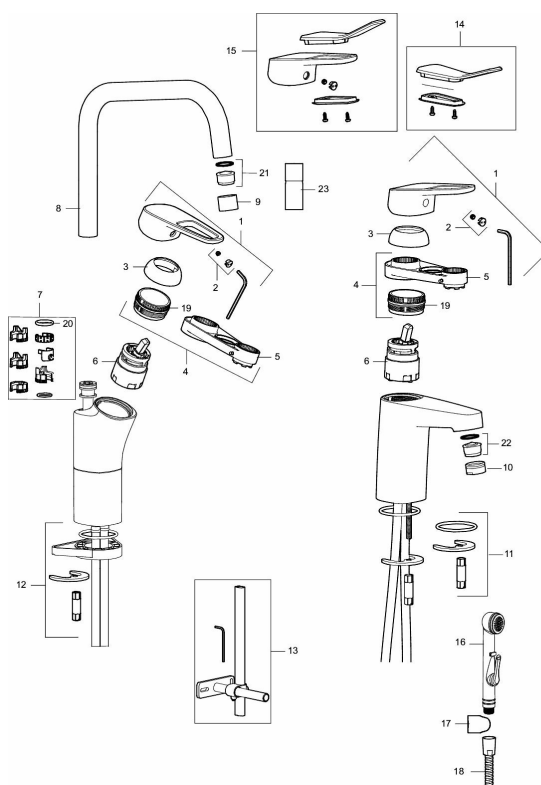

Article number: 83535010 Flow 3 bar: 6.2 l/m

Description: Chrome, connection nut G3/8"

### Unique characteristics

Backflow protection unit type **AA**

- With push-down waste
- Cold Start
- Ceramic cartridge with soft closing function
- Adjustable flow control and temperature limiter
- Eco Flow (energy and water saving aerator)
- Soft PEX<sup>®</sup> hoses (stainless steel braided)

### Sparepartlist

NO.	FMM NO.	RSK	DESCRIPTION
	44450009	8295353	Accessories (limitation segment, stop screw, allen wrench 3 mm)
1	58501000	8592023	Complete lever, chrome
2	58511000	8592021	Cover lid with colour marking
3	58521000	8592020	Cover sleeve, chrome
4	58530140	8241726	Fastening nipple with service tool
5	S600298	3870203	Service tool
6	59115500	8591947	Ceramic cartridge with service tool, standard (red ring)
6	S600273	8387230	Ceramic cartridge with service tool, cold start (green ring)