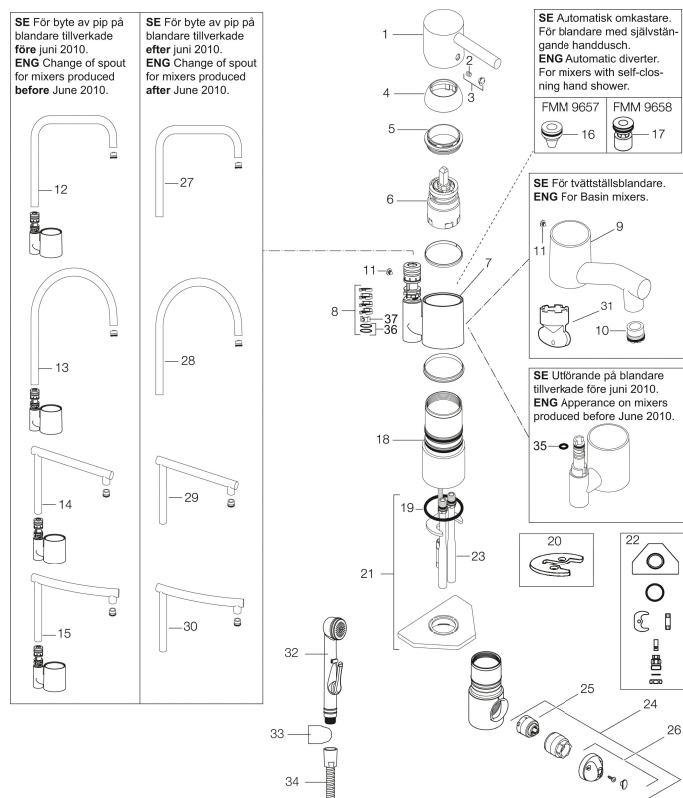

Article number: 96210010 Flow 3 bar: 8.1 l/m

Description: Chrome, Soft PEX® hoses with G3/8" connecting nut

Unique characteristics

- Ceramic cartridge with soft closing function
- Adjustable flow control and temperature limiter
- Eco Flow (energy and water saving aerator)
- Swivel spout 110°
- With dish washer valve, switchable between cold and hot water. Pre-set on cold water
- Hole diameter Ø32-35 mm

Article number: 96210010

Sparepartlist

NO.	FMM NO.	RSK	DESCRIPTION
1	59400000	8591864	Lever, complete, L=95 mm
2	38731006	8591765	Lock screw
3	59410000	8591863	Cover lid with colour marking
4	59330000	8591829	Cover ring, chrome
5	38051000	8241719	Fastening nipple,chrome
6	59110000	8591770	Ceramic cartridge, not cold start (red ring)
7	59782000	8154090	Sleeve for spout with socket and stop screw
8	58640000	8594555	Lock kit for swivel spout
9	59700000	8154047	Spout for basin mixer with aerator and stop screw
10	59752200	8242199	Aerator M21,5 ext., 7-9 l/min at 300 kPa