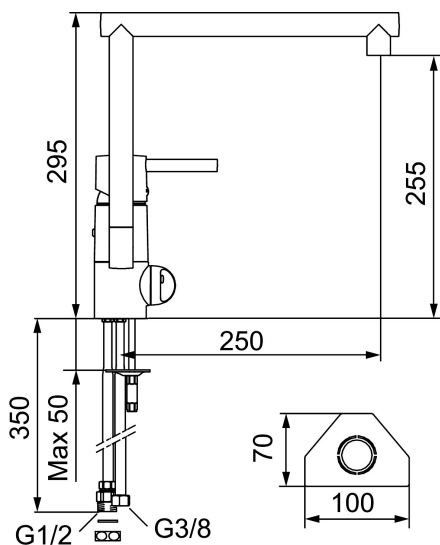

Unique characteristics

- Ceramic cartridge with soft closing function
- Adjustable flow control and temperature limiter
- Eco Flow (energy and water saving aerator)
- Swivel spout 110°
- With dish washer valve, switchable between cold and hot water. Pre-set on cold water
- Hole diameter Ø32-35 mm

Backflow protection unit type