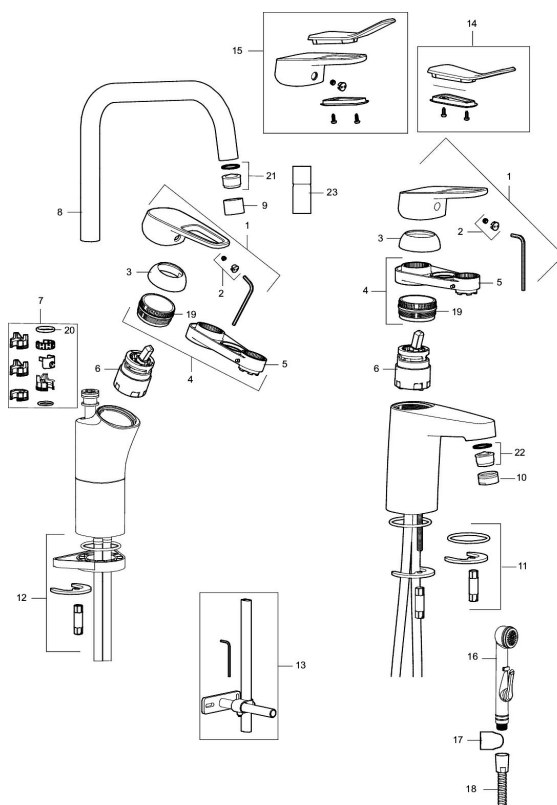

Article number: 83507000 Flow 3 bar: 4.7 l/m

Description: Chrome, constant flow 5 l/min at 200–600 kPa, connection flat end Ø10 mm

### Sparepartlist

NO.	FMM NO.	RSK	DESCRIPTION
	44450009	8295353	Accessories (limitation segment, stop screw, allen wrench 3 mm)
1	58501000	8592023	Complete lever, chrome
2	58511000	8592021	Cover lid with colour marking
3	58521000	8592020	Cover sleeve, chrome
4	58530140	8241726	Fastening nipple with service tool
5	60770000	8591918	Service tool
6	59115500	8591947	Ceramic cartridge with service tool, standard (red ring)