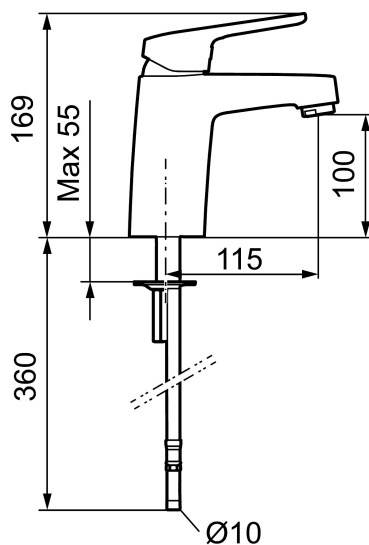

- Cold Start
- Ceramic cartridge with soft closing function
- Adjustable flow control and temperature limiter
- Eco Flow (energy and water saving aerator)
- Soft PEX® hoses (stainless steel braided)