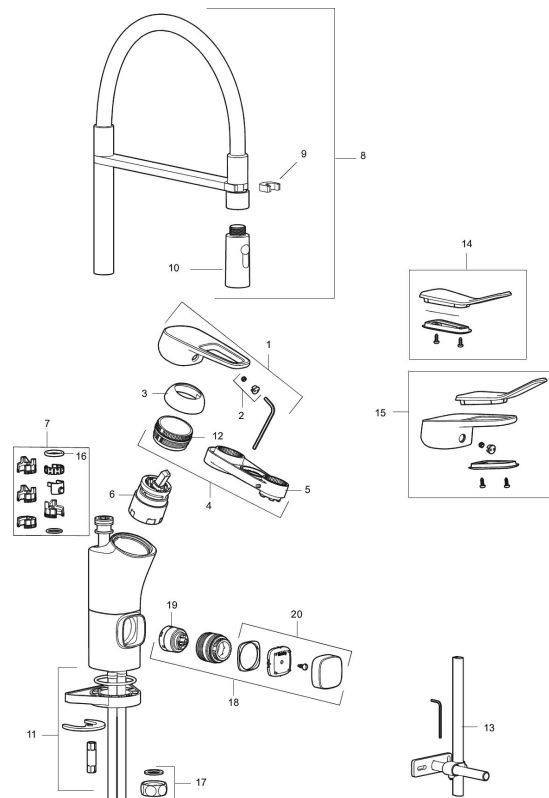

Article number: 83110010 **Flow 3 bar:** 10.3 l/m

Description: Chrome

- Cold Start
- Ceramic cartridge with soft closing function
- Adjustable flow control and temperature limiter
- Hose, limitation part for 60°, 85°, 110° or 360° included
- Nozzle with concentrated jet and handshower
- With dish washer valve, switchable between cold and hot water. Pre-set on cold water
- Soft PEX® hoses with 3/8" connecting nut (stainless steel braided)
- Approved non-return valves, EN-Standard EN1717
- Hole diameter Ø34-37 mm

Article number: 83110010

Sparepartlist

NO.	FMM NO.	RSK	DESCRIPTION
	44450009	8295353	Accessories (limitation segment, stop screw, allen wrench 3 mm)
1	58501000	8592023	Complete lever, chrome
2	58511000	8592021	Cover lid with colour marking
3	58521000	8592020	Cover sleeve, chrome
4	58530140	8241726	Fastening nipple with service tool
5	60770000	8591918	Service tool
6	59120009	8591949	Ceramic cartridge with service tool, cold start (green ring)
7	58641000	8594560	Lock kit for swivel spout
8	S600059	8394011	Spout, complete, chrome
9	S600061	8393993	Spout mount
10	S600060	8394012	Nozzle

NO.	FMM NO.	RSK	DESCRIPTION
11	39142800	8186893	Fastening kit, for kitchen mixer with on/off valve
12	29390000	8295356	Fastening nipple
13	39147000	8592050	Stabilizer kit
14	35974009	8592038	Care-kit
15	58504000	8592049	Care-lever, complete
16	37801550	8295350	O-ring 15,54 x 2,62, 2 pcs
17	29651501	8531502	Rough chrome plated
18	59291000	8186896	On/off valve for dishwasher, complete
19	59271000	8591843	Ceramic cartridge for dishwasher
20	58281000	8592036	Knob for dishwasher, chrome