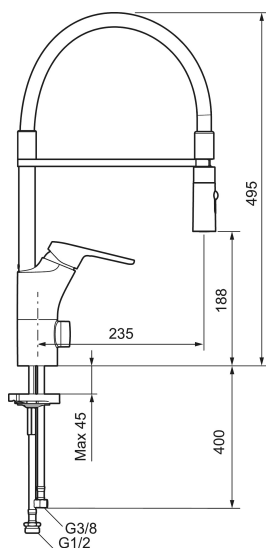

SILJAN flexi kitchen mixer

SILJAN flexi mixers boast FM Mattsson's well-known functions such as cold start, soft closing, flow control, a temperature limiter and an energy- and water-saving aerator. In addition to these benefits, SILJAN flexi mixers also have a detachable nozzle and a choice of jet settings.

Article number: 83110010 **Flow 3 bar:** 10.3 l/m

Description: Chrome

- Cold Start
- Ceramic cartridge with soft closing function
- Adjustable flow control and temperature limiter
- Hose, limitation part for 60°, 85°, 110° or 360° included
- Nozzle with concentrated jet and handshower
- With dish washer valve, switchable between cold and hot water. Pre-set on cold water
- Soft PEX® hoses with 3/8" connecting nut (stainless steel braided)
- Approved non-return valves, EN-Standard EN1717
- Hole diameter Ø34-37 mm