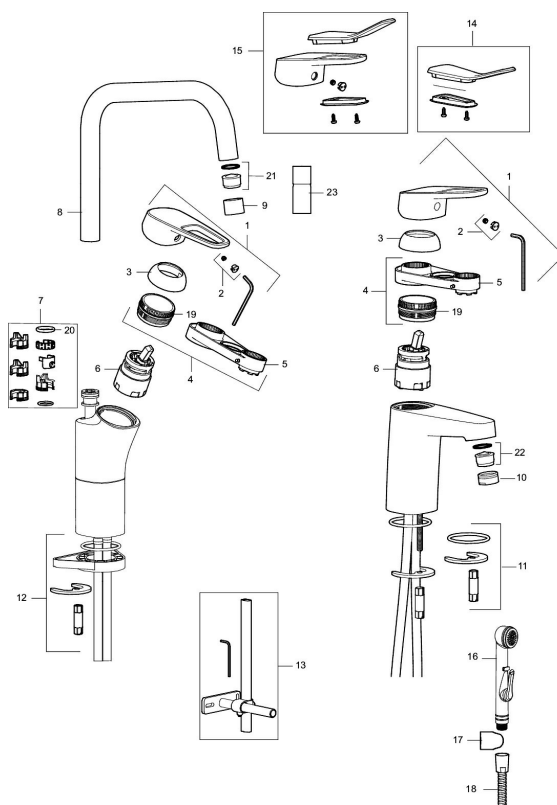

Article number: 83502310 Flow 3 bar: 6.2 l/m

Description: Chrome, connection nut G3/8"

Unique characteristics

Backflow protection unit type

- With chain holder
- Coldstart
- Ceramic cartridge with soft closing function
- Adjustable flow control and temperature limiter
- Eco Flow (energy and water saving aerator)
- Soft PEX[®] hoses (stainless steel braided)

PRODUCT DESCRIPTION

SILJAN basin mixer

Soft, curved lines and ultra-shiny surfaces. We have emphasised clean design, simplicity and function, in line with our vision of caring for people and the environment. Strong focus has been placed on design, and specific shapes are used consistently to create a coordinated look. Big or small? Our FM Mattsson Siljan has products for everybody, regardless of their taste or the size of their home. The new Siljan Mini basin mixer is a compact product that packs a punch. Specially designed for small homes, small bathrooms or small hands. The choice is yours. Needless to say, you get the same high quality, just in a smaller size.

Article number: 83502310

Sparepartlist

NO.	FMM NO.	RSK	DESCRIPTION
	44450009	8295353	Accessories (limitation segment, stop screw, allen wrench 3 mm)
1	58501000	8592023	Complete lever, chrome
2	58511000	8592021	Cover lid with colour marking
3	58521000	8592020	Cover sleeve, chrome
4	58530140	8241726	Fastening nipple with service tool
5	60770000	8591918	Service tool
6	59115500	8591947	Ceramic cartridge with service tool, standard (red ring)