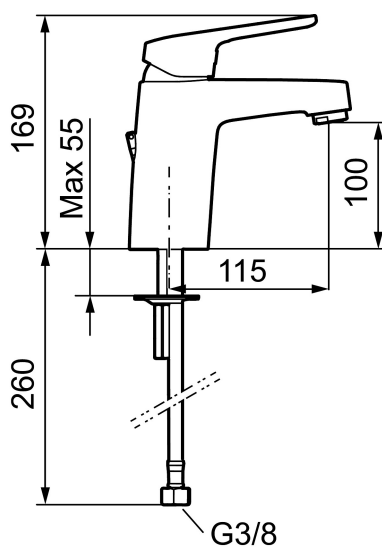

Article number: 83502310 Flow 3 bar: 6.2 l/m

Description: Chrome, connection nut G3/8"

Unique characteristics

Backflow protection unit type

- With chain holder
- Coldstart
- Ceramic cartridge with soft closing function
- Adjustable flow control and temperature limiter
- Eco Flow (energy and water saving aerator)
- Soft PEX[®] hoses (stainless steel braided)

Article number: 83502310

Sparepartlist

NO.	FMM NO.	RSK	DESCRIPTION
	44450009	8295353	Accessories (limitation segment, stop screw, allen wrench 3 mm)
1	58501000	8592023	Complete lever, chrome
2	58511000	8592021	Cover lid with colour marking
3	58521000	8592020	Cover sleeve, chrome
4	58530140	8241726	Fastening nipple with service tool
5	60770000	8591918	Service tool
6	59115500	8591947	Ceramic cartridge with service tool, standard (red ring)