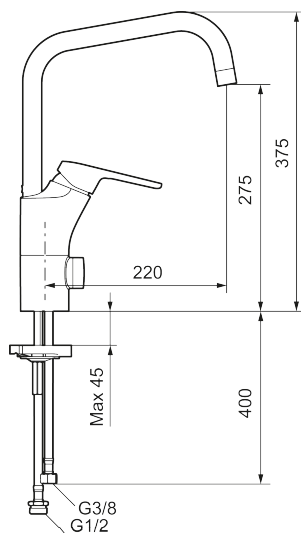

**Article number:** 83010010 **Flow 3 bar:** 7.7 l/m

**Description:** Chrome, connection nut G3/8"

### Unique characteristics

Backflow protection unit type 

- Cold Start
- Ceramic cartridge with soft closing function
- Adjustable flow control and temperature limiter
- Eco Flow (energy and water saving aerator)
- Swivel spout, limitation part for 60°, 85°, 110° or 360° included
- With dish washer valve, switchable between cold and hot water. Pre-set on cold water
- Soft PEX<sup>®</sup> hoses (stainless steel braided)
- Hole diameter Ø34-37 mm