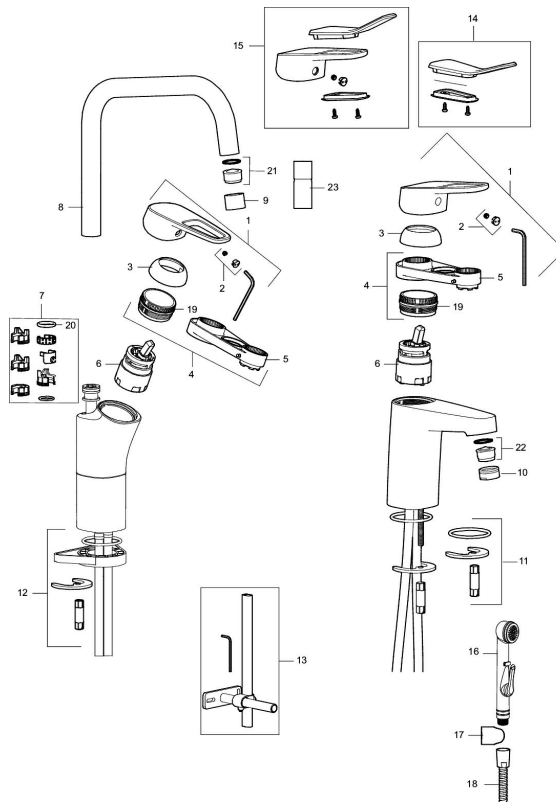

Article number: 83500010 Flow 3 bar: 6.2 l/m

Description: Chrome, connection nut G3/8"

### Unique characteristics

Backflow protection unit type

- Cold Start
- Ceramic cartridge with soft closing function
- Adjustable flow control and temperature limiter
- Eco Flow (energy and water saving aerator)
- Soft PEX<sup>®</sup> hoses (stainless steel braided)

### SILJAN basin mixer

Soft, curved lines and ultra-shiny surfaces. We have emphasised clean design, simplicity and function, in line with our vision of caring for people and the environment. Strong focus has been placed on design, and specific shapes are used consistently to create a coordinated look. Big or small? Our FM Mattsson Siljan has products for everybody, regardless of their taste or the size of their home. The new Siljan Mini basin mixer is a compact product that packs a punch. Specially designed for small homes, small bathrooms or small hands. The choice is yours. Needless to say, you get the same high quality, just in a smaller size.

### Sparepartlist

NO.	FMM NO.	RSK	DESCRIPTION
	44450009	8295353	Accessories (limitation segment, stop screw, allen wrench 3 mm)
1	58501000	8592023	Complete lever, chrome
2	58511000	8592021	Cover lid with colour marking
3	58521000	8592020	Cover sleeve, chrome
4	58530140	8241726	Fastening nipple with service tool
5	60770000	8591918	Service tool
6	59115500	8591947	Ceramic cartridge with service tool, standard (red ring)