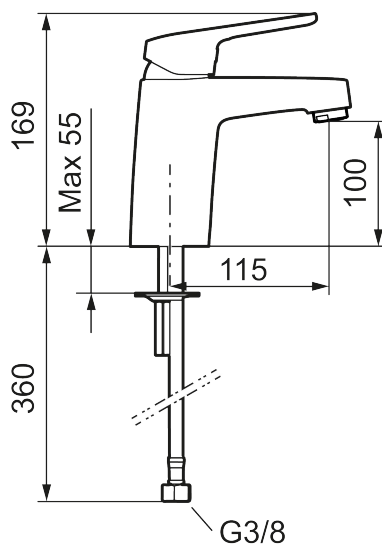

- Cold Start
- Ceramic cartridge with soft closing function
- Adjustable flow control and temperature limiter
- Eco Flow (energy and water saving aerator)
- Soft PEX® hoses (stainless steel braided)