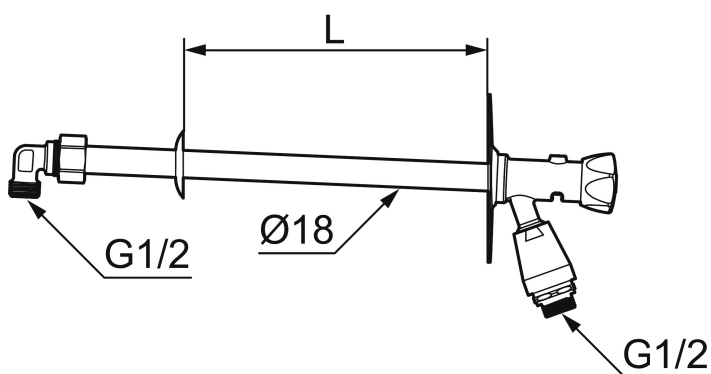

Garden valve with vacuum valve and plastic handle

Our garden valves are self-draining and therefore frost-proof even if you forget to dismantle the garden hose before the season with degrees below zero. However, we recommend that you always remove the hose and coupling when there is a risk of low temperatures.

Article number: 42940610

Description: For wall thickness max. 600 mm

Unique characteristics

Backflow protection unit type 

- Self-draining
- With vacuum valve and plastic handle
- With approved non-return valve
- Frost-proof even if the hose/coupling is connected
- Can be cut to suit wall thickness
- Wall bracket: H=106 mm, W=66 mm, diagonal screw holes
- Approved backflow prevention device, EN-Standard EN 1717