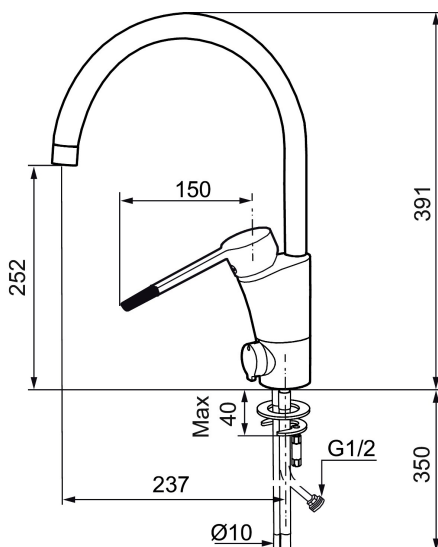

MORA MMIX K5 care kitchen mixer

Mora MMIX Care is a line of mixers specially designed to meet lifelong needs. Mora MMIX Care mixers have extra long levers. Mora MMIX Care proves that ergonomic comfort can be combined with aesthetic excellence. These mixers' special ergonomic functions complement their clean basic design, creating a softer look. Mora MMIX Care mixers are tested, approved and quality marked by the Swedish Rheumatism Association.

Article number: 732160 Flow 3 bar: 7.8 l/m

Uniqe characteristics

Backflow protection unit type

Mora MMIX Care is a line of mixers specially designed to meet lifelong needs. Mora MMIX Care mixers have extra long levers. Mora MMIX Care proves that ergonomic comfort can be combined with aesthetic excellence. These mixers' special ergonomic functions complement their clean basic design, creating a softer look. Mora MMIX Care mixers are tested, approved and quality marked by the Swedish Rheumatism Association.