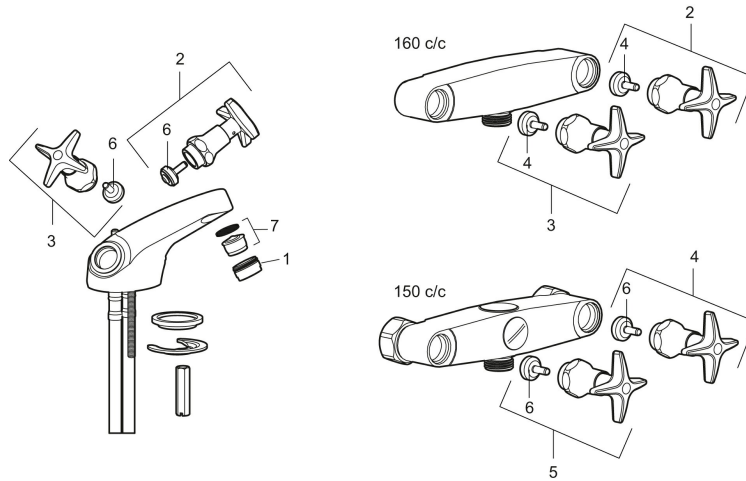

ROGEN basin mixer

Article number: 30941900 **Flow 3 bar:** 18.7 l/m

Description: Chrome

- Hole for lifting rod
- Soft PEX[®] hoses with 3/8" connecting nut (stainless steel braided)
- Hole diameter Ø28 - 35 mm

Uniqe characteristics

Backflow protection unit type

PRODUCT DESCRIPTION

ROGEN basin mixer

Article number: 30941900

Sparepartlist

NO.	FMM NO.	RSK	DESCRIPTION
1	29142400	8281526	Housing M24 ext., 13 mm
2	35071500	8587314	Headwork, CW, chrome
3	35071501	8587315	Headwork, HW, chrome
4	35071000	8587316	Headwork G1/2, CW, chrome
5	35071001	8587317	Headwork G1/2, HW, chrome
6	36001500	8913411	Valve cone
7	29102419	8909483	Aerator insert, 11-15 l/min at 300kPa