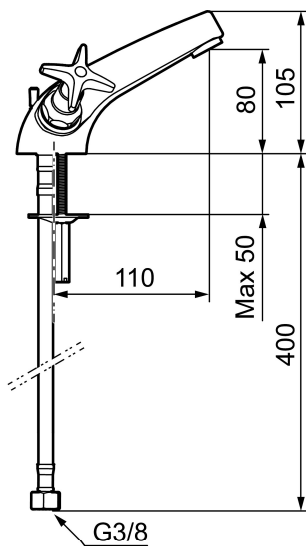

ROGEN basin mixer

Article number: 30941900 **Flow 3 bar:** 18.7 l/m

Description: Chrome

- Hole for lifting rod
- Soft PEX[®] hoses with 3/8" connecting nut (stainless steel braided)
- Hole diameter Ø28 - 35 mm

Uniqe characteristics

Backflow protection unit type

PRODUCT DESCRIPTION

ROGEN basin mixer

Article number: 30941900

Sparepartlist

NO.	FMM NO.	RSK	DESCRIPTION
1	29142400	8281526	Housing M24 ext., 13 mm
2	35071500	8587314	Headwork, CW, chrome
3	35071501	8587315	Headwork, HW, chrome
4	35071000	8587316	Headwork G1/2, CW, chrome
5	35071001	8587317	Headwork G1/2, HW, chrome
6	36001500	8913411	Valve cone
7	29102419	8909483	Aerator insert, 11-15 l/min at 300kPa