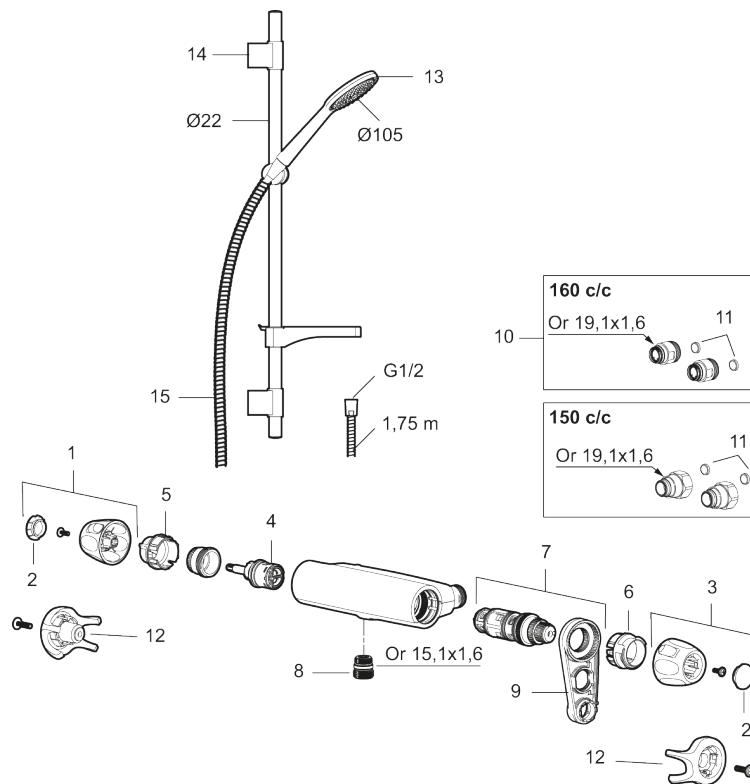

Article number: 86820003 **Flow 3 bar:** 6.9 l/m

Description: Brushed chrome, 160 c/c

- Note! 160 c/c
- Safety mixer 9000XE and head shower set 9000XE
- Shower set has anti lime-scale hand shower, shower bar with slider, soap dish and wall brackets with sealing
- Lead Free material

Unique characteristics

Backflow protection unit type **EB**

PRODUCT DESCRIPTION

9000XE shower kit

9000XE shower kit is our complete shower kit with a mixer and shower set in brushed chrome. The mixer, combined with the large nozzle, delivers a pleasant shower experience with good pressure and an ample jet range without wasting water. The shower kit is easy to install in all types of bathrooms. The product can be supplemented with a tub spout.

Article number: 86820003

Sparepartlist

NO.	FMM NO.	RSK	DESCRIPTION
1	S600083	8218917	On/off handle, complete, krom
1	S600083.75	8218919	On/off handle, complete, brushed chrome
2	S600116	8218920	End cover, chrome
2	S600116.75	8218922	End cover, brushed chrome
3	S600082	8218914	Temperature handle, complete, chrome
3	S600082.75	8218916	Temperature handle, complete, brushed chrome
4	S600020	8441462	Ceramic headwork, with service tool (shower mixer)
5	S600086	8439710	Stop ring, standard
6	S600087	8439711	Scalding protection ring
7	S600084	8439709	Thermostatic cartridge, complete, incl. service tool

NO.	FMM NO.	RSK	DESCRIPTION
8	S600088	8439712	Nipple M18x1-G1/2 for shower mixer
9	60770000	8591918	Service tool
10	59800800	8592005	Inlet connectors, 160 c/c
11	38632006	8590311	Filter
12	S600105	8439713	Care-handle, black, 2 pcs
13	S600091	8233001	Hand shower, chrome
13	S600091.75	8233003	Hand shower, brushed chrome
14	S600095	8239500	Wall bracket, chrome
14	S600095.75	8221926	Wall bracket, brushed chrome
15	S600109	8252036	Shower hose, chrome
15	S600109.75	8252038	Shower hose, brushed chrome