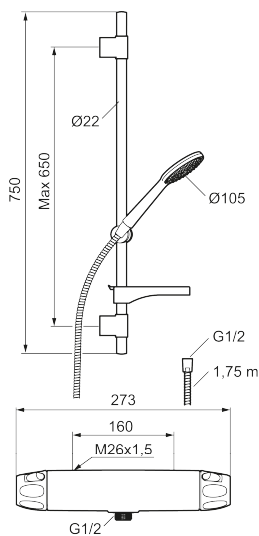

Article number: 86820003 **Flow 3 bar:** 6.9 l/m

Description: Brushed chrome, 160 c/c

- Note! 160 c/c
- Safety mixer 9000XE and head shower set 9000XE
- Shower set has anti lime-scale hand shower, shower bar with slider, soap dish and wall brackets with sealing
- Lead Free material

Unique characteristics

Backflow protection unit type **EB**

PRODUCT DESCRIPTION

9000XE shower kit

9000XE shower kit is our complete shower kit with a mixer and shower set in brushed chrome. The mixer, combined with the large nozzle, delivers a pleasant shower experience with good pressure and an ample jet range without wasting water. The shower kit is easy to install in all types of bathrooms. The product can be supplemented with a tub spout.

Article number: 86820003

Sparepartlist

NO.	FMM NO.	RSK	DESCRIPTION
1	S600083	8218917	On/off handle, complete, krom
1	S600083.75	8218919	On/off handle, complete, brushed chrome
2	S600116	8218920	End cover, chrome
2	S600116.75	8218922	End cover, brushed chrome
3	S600082	8218914	Temperature handle, complete, chrome
3	S600082.75	8218916	Temperature handle, complete, brushed chrome
4	S600020	8441462	Ceramic headwork, with service tool (shower mixer)
5	S600086	8439710	Stop ring, standard
6	S600087	8439711	Scalding protection ring
7	S600084	8439709	Thermostatic cartridge, complete, incl. service tool

NO.	FMM NO.	RSK	DESCRIPTION
8	S600088	8439712	Nipple M18x1-G1/2 for shower mixer
9	60770000	8591918	Service tool
10	59800800	8592005	Inlet connectors, 160 c/c
11	38632006	8590311	Filter
12	S600105	8439713	Care-handle, black, 2 pcs
13	S600091	8233001	Hand shower, chrome
13	S600091.75	8233003	Hand shower, brushed chrome
14	S600095	8239500	Wall bracket, chrome
14	S600095.75	8221926	Wall bracket, brushed chrome
15	S600109	8252036	Shower hose, chrome
15	S600109.75	8252038	Shower hose, brushed chrome