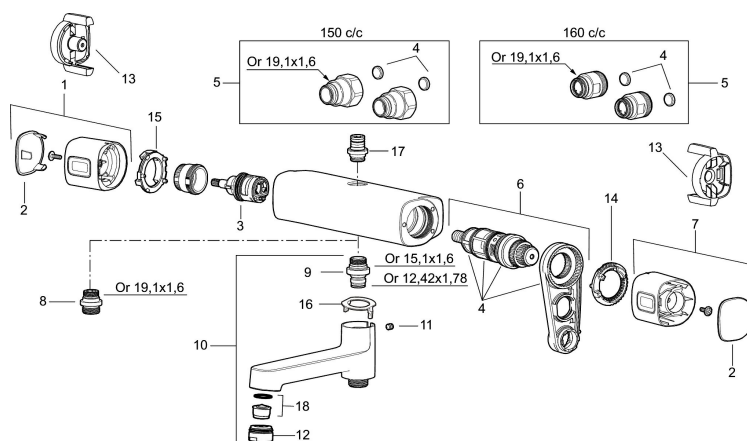

PRODUCT DESCRIPTION

SILJAN head shower kit

Our new FM Mattsson Siljan collection combines design with eco-friendly and energy-saving functions without compromising on comfort. The Siljan shower range includes a wide selection of overhead shower and hand shower sets.

The showers can be combined with a Siljan thermostatic shower or bath mixer. Or make things simple by choosing one of our smart all-in-one overhead or hand shower sets.

Article number: 83830000

Sparepartlist

NO.	FMM NO.	RSK	DESCRIPTION
1	35480009	8592029	On/off handle, complete
2	39031500	8592052	End cover
3	35980009	8585850	Ceramic on/off headwork, reversible
4	38680009	8591701	Filter kit incl. o-rings and service tool
5	59800800	8592005	Inlet connectors, 160 c/c
5	59810800	8592006	Inlet connectors 150 c/c (left-handed thread)
6	38601009	8591609	Thermostatic cartridge, complete, incl. service tool
7	35480109	8592033	Temperature handle, complete
8	39710800	8591967	Nipple M18x1-G1/2 for shower mixer
9	39754000	8591969	Nipple M18x1 with o-ring for bath mixer
10	83990000	8154079	Swivel spout with integrated diverter
11	38086000	8439701	Locking screw
12	29142400	8281526	Housing M24 ext., 13 mm
13	35976209	8592039	Care-handle, black, 2 pcs
14	38523000	8592058	Scalding protection ring