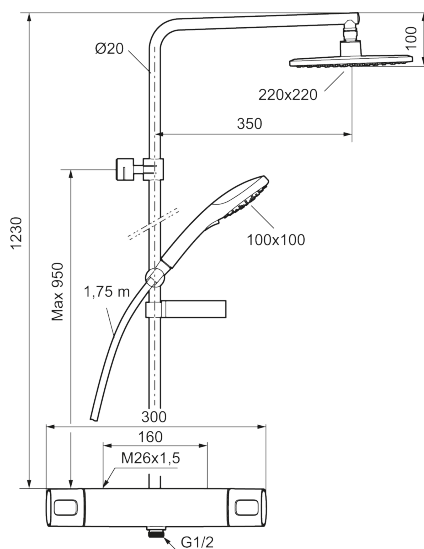

Article number: 83830000 **Flow 3 bar:** 10.7 l/m

Description: Chrome, 160 c/c

Uniqe characteristics

Backflow protection unit type 

- Safety mixer Siljan and head shower set Siljan
- With reversible headwork
- Anti lime-scale head- and hand shower
- Eco Flow, hand shower 7,5 l/min and head shower 11 l/min
- Shower bar with slider, soap dish and wall bracket with sealing
- Shower pipe can be shortened if required
- Flexible wall bracket ± 5 mm in height and 50–100 mm from wall, 2x18 mm spacers included, with sealing, hidden pipe joint

NO.	FMM NO.	RSK	DESCRIPTION
1	35480009	8592029	On/off handle, complete
2	39031500	8592052	End cover
3	35980009	8585850	Ceramic on/off headwork, reversible
4	38680009	8591701	Filter kit incl. o-rings and service tool
5	59800800	8592005	Inlet connectors, 160 c/c
5	59810800	8592006	Inlet connectors 150 c/c (left-handed thread)
6	38601009	8591609	Thermostatic cartridge, complete, incl. service tool
7	35480109	8592033	Temperature handle, complete
8	39710800	8591967	Nipple M18x1-G1/2 for shower mixer
9	39754000	8591969	Nipple M18x1 with o-ring for bath mixer
10	83990000	8154079	Swivel spout with integrated diverter
11	38086000	8439701	Locking screw
12	29142400	8281526	Housing M24 ext., 13 mm
13	35976209	8592039	Care-handle, black, 2 pcs
14	38523000	8592058	Scalding protection ring