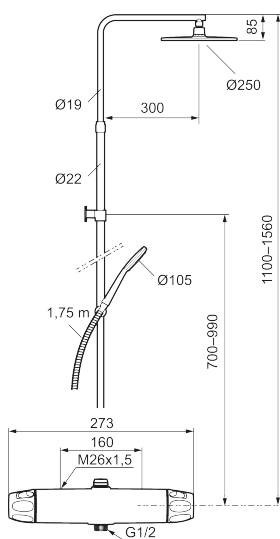

## 9000XE head shower kit

9000XE head shower kit is a head shower kit in brushed chrome.

The telescopic shower bar allows the wall bracket's height to be adapted to the specific bathroom's ceiling height, as well as to the user's height and/or the preferred distance to the shower head.

**Article number:** 86830003 **Flow 3 bar:** 7.6 l/m

**Description:** Brushed chrome, 160 c/c

### Unique characteristics

Backflow protection unit type **EB**

- Note! 160 c/c
- Safety mixer 9000XE and head shower set 9000XE
- With reversible headwork
- Anti lime-scale head- and hand shower
- Shower bar with slider and wall bracket with sealing
- Shower pipe can be shortened if required
- Wall bracket freely adjustable in height, 700–990 from connection and 50–100 mm from wall, 2x20 mm spacers included, with sealing, hidden pipe joint
- Lead Free material

NO.	FMM NO.	RSK	DESCRIPTION
9	S600112	8920116	Nipple M18x1
10	59800800	8592005	Inlet connectors, 160 c/c
11	38632006	8590311	Filter
12	S600105	8439713	Care-handle, black, 2 pcs
13	S600092	8237548	Shower head, chrome
13	S600092.75	8237550	Shower head, brushed chrome
14	S600091	8233001	Hand shower, chrome
14	S600091.75	8233003	Hand shower, brushed chrome
15	S600093	8239502	Slider, chrome
15	S600093.75	8284780	Slider, brushed chrome
16	S600109	8252036	Shower hose, chrome
16	S600109.75	8252038	Shower hose, brushed chrome
17	S600094	8221921	Wall bracket, chrome
17	S600094.75	8221923	Wall bracket, brushed chrome
18	60770000	8591918	Service tool