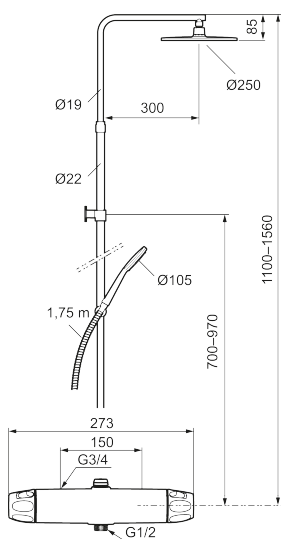

9000XE head shower kit

9000XE head shower kit is a head shower kit in brushed chrome.

The telescopic shower bar allows the wall bracket's height to be adapted to the specific bathroom's ceiling height, as well as to the user's height and/or the preferred distance to the shower head.

Article number: 86831503 **Flow 3 bar:** 7.6 l/m

Description: Brushed chrome, 150 c/c

Unique characteristics

Backflow protection unit type **EB**

- Safety mixer 9000XE and head shower set 9000XE
- With reversible headwork
- Anti lime-scale head- and hand shower
- Shower bar with slider and wall bracket with sealing
- Shower pipe can be shortened if required
- Wall bracket freely adjustable in height, 700–970 from connection and 50–100 mm from wall, 2x20 mm spacers included, with sealing, hidden pipe joint
- Lead Free material