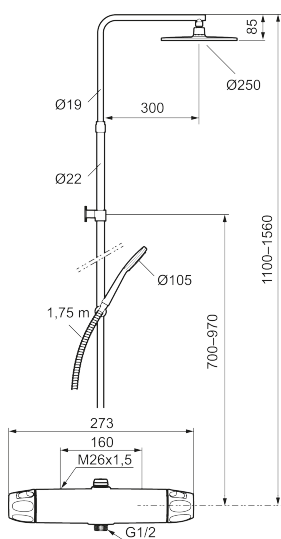

## 9000XE head shower kit

9000XE head shower kit is a head shower kit in brushed chrome.

The telescopic shower bar allows the wall bracket's height to be adapted to the specific bathroom's ceiling height, as well as to the user's height and/or the preferred distance to the shower head.

**Article number:** 86830003 **Flow 3 bar:** 7.6 l/m

**Description:** Brushed chrome, 160 c/c

### Unique characteristics

Backflow protection unit type **EB**

- Note! 160 c/c
- Safety mixer 9000XE and head shower set 9000XE
- With reversible headwork
- Anti lime-scale head- and hand shower
- Shower bar with slider and wall bracket with sealing
- Shower pipe can be shortened if required
- Wall bracket freely adjustable in height, 700–970 from connection and 50–100 mm from wall, 2x20 mm spacers included, with sealing, hidden pipe joint
- Lead Free material