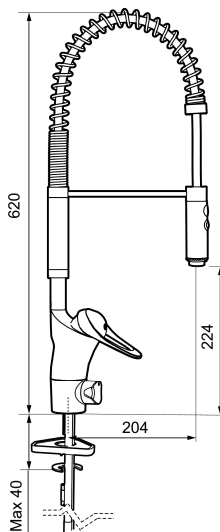

9000E flexi kitchen mixer

An optimal fusion of design and function. The FM Mattsson 9000E range ushers in a new generation of mixers that are environmentally engineered down to the last detail. The mixer brings beauty and technical perfection to your kitchen. Even in its basic version, the mixer has unique functions that save energy without compromising on comfort.

Article number: 81010000 **Flow 3 bar:** 10.2 l/m

Description: Chrome, connection flat end Ø10 mm

- Cold Start
- Ceramic cartridge with soft closing function
- Adjustable flow control and temperature limiter
- Hose, limitation part for 60°, 85°, 110° or 360° included
- Nozzle with concentrated jet and handshower
- With dish washer valve, switchable between cold and hot water. Pre-set on cold water
- Soft PEX® hoses (stainless steel braided)
- Approved non-return valves, EN-Standard EN1717
- Hole diameter Ø34-37 mm