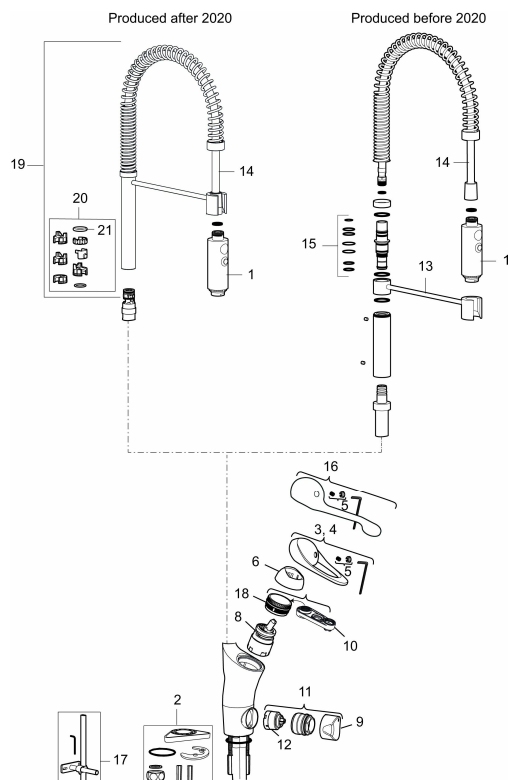

**Article number:** 81010000 **Flow 3 bar:** 10.2 l/m

**Description:** Chrome, connection flat end Ø10 mm

- Cold Start
- Ceramic cartridge with soft closing function
- Adjustable flow control and temperature limiter
- Hose, limitation part for 60°, 85°, 110° or 360° included
- Nozzle with concentrated jet and handshower
- With dish washer valve, switchable between cold and hot water. Pre-set on cold water
- Soft PEX<sup>®</sup> hoses (stainless steel braided)
- Approved non-return valves, EN-Standard EN1717
- Hole diameter Ø34-37 mm

## Sparepartlist

NO.	FMM NO.	RSK	DESCRIPTION
1	29190000	8592013	Nozzle for Flexi
2	S600159	8387097	Fastening kit, for kitchen mixer
3	58500000	8591936	Lever, complete, L=90 mm
4	58501750	8591937	Lever, complete, L=150 mm
5	58510000	8591944	Cover lid with colour marking
6	58520000	8591945	Cover sleeve
7	58530140	8241726	Fastening nipple with service tool
8	S600273	8387230	Ceramic cartridge with service tool, cold start (green ring)
8	59115500	8591947	Ceramic cartridge with service tool, standard (red ring)
8	59126000	8591966	Ceramic cartridge with service tool, Eco Plus (green ring)
9	59280000	8591938	Knob for dishwasher

NO.	FMM NO.	RSK	DESCRIPTION
10	S600298	3870203	Service tool
11	59290000	8591939	On/off valve for dishwasher, complete
12	S600337	8346905	Ceramic cartridge for dishwasher, with service tool
12	S600316	8387265	Ceramic cartridge for dishwasher, without service tool
13	27580000	8594559	Nozzle arm and screw
14	38801007	8592014	Hose for Flexi
15	37800100	8594556	O-ring kit
16	58501800	8592048	Lever, complete, L=180 mm
17	S600308	8387263	Stabilizer kit
18	29390000	8295356	Fastening nipple
19	S600056		Spout, complete
20	58641000	8594560	Lock kit for swivel spout
21	37801550	8295350	O-ring 15,54 x 2,62, 2 pcs