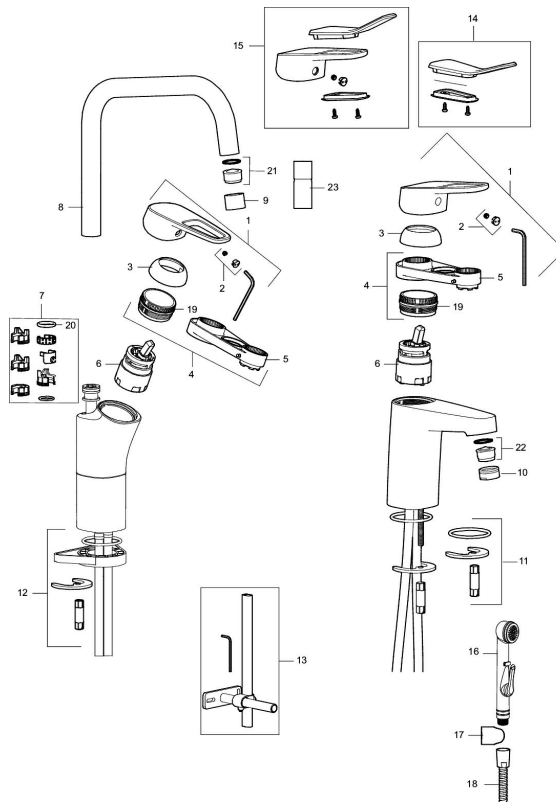

Article number: 83570000 Flow 3 bar: 5.2 l/m

Description: Chrome, connection flat end Ø10 mm

### Unique characteristics

Backflow protection unit type 

- With self-closing hand shower, wall bracket and hose
- Cold Start
- Ceramic cartridge with soft closing function
- Adjustable flow control and temperature limiter
- Eco Flow (energy and water saving aerator)
- Soft PEX<sup>®</sup> hoses (stainless steel braided)
- Approved non-return valves, EN-Standard EN1717

### SILJAN basin mixer

Soft, curved lines and ultra-shiny surfaces. We have emphasised clean design, simplicity and function, in line with our vision of caring for people and the environment. Strong focus has been placed on design, and specific shapes are used consistently to create a coordinated look. Big or small? Our FM Mattsson Siljan has products for everybody, regardless of their taste or the size of their home. The new Siljan Mini basin mixer is a compact product that packs a punch. Specially designed for small homes, small bathrooms or small hands. The choice is yours. Needless to say, you get the same high quality, just in a smaller size.

### Sparepartlist

NO.	FMM NO.	RSK	DESCRIPTION
	44450009	8295353	Accessories (limitation segment, stop screw, allen wrench 3 mm)
1	58501000	8592023	Complete lever, chrome
2	58511000	8592021	Cover lid with colour marking
3	58521000	8592020	Cover sleeve, chrome
4	58530140	8241726	Fastening nipple with service tool
5	60770000	8591918	Service tool
6	59115500	8591947	Ceramic cartridge with service tool, standard (red ring)