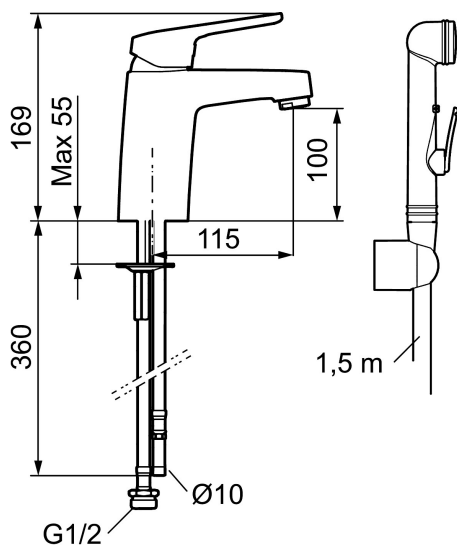

- With self-closing hand shower, wall bracket and hose
- Cold Start
- Ceramic cartridge with soft closing function
- Adjustable flow control and temperature limiter
- Eco Flow (energy and water saving aerator)
- Soft PEX® hoses (stainless steel braided)
- Approved non-return valves, EN-Standard EN1717