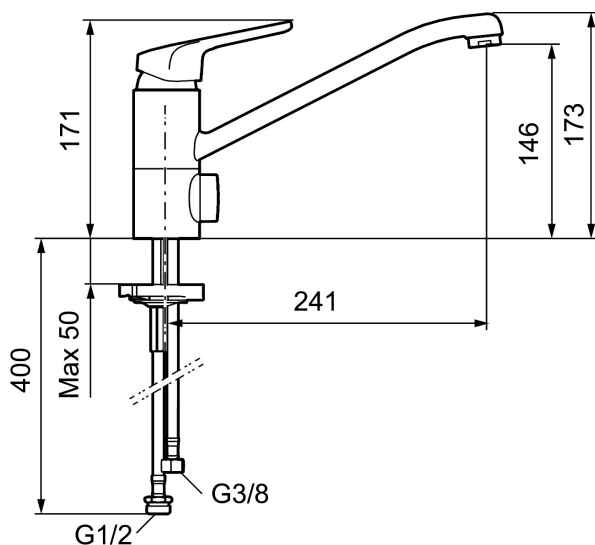

Article number: 83210010 **Flow 3 bar:** 9.0 l/m

Description: Chrome, connection nut G3/8"

Uniqe characteristics

Backflow protection unit type 

- Cold Start
- Ceramic cartridge with soft closing function
- Adjustable flow control and temperature limiter
- Eco Flow (energy and water saving aerator)
- Swivel spout 110°
- With dish washer valve, switchable between cold and hot water. Pre-set on cold water
- Soft PEX[®] hoses (stainless steel braided)
- Hole diameter Ø34-37 mm