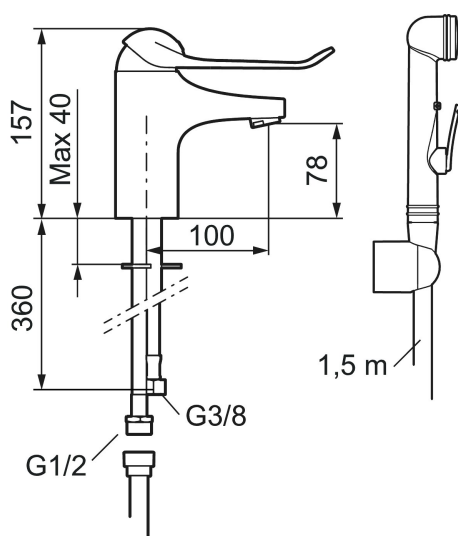

9000E II care basin mixer

An optimal fusion of design and function. The FM Mattsson 9000E range ushers in a new generation of mixers that are environmentally engineered down to the last detail. The mixer has an extra long lever, providing an easier grip for weak hands. This is just one of the special solutions that make our products ideal for a lifetime of use. In short, FM Mattsson has a mixer design for everybody.

Article number: 80674010

Description: Chrome, connection nut G3/8"

Unique characteristics

Backflow protection unit type **EB**

- With self-closing hand shower, wall bracket and hose
- Cold Start
- Ceramic cartridge with soft closing function
- Adjustable flow control and temperature limiter
- Eco Flow (energy and water saving aerator)
- Soft PEX[®] hoses (stainless steel braided)
- Lever: 150 mm