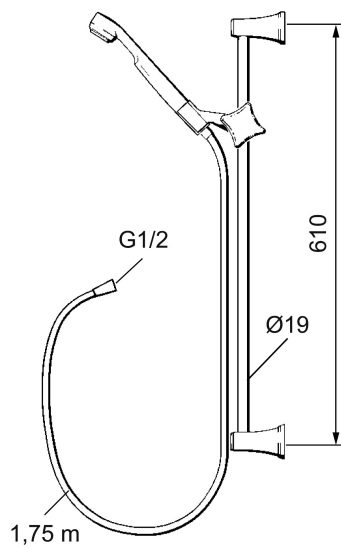

SARONA shower set

Sarona is a shower system with a discrete, clean visual design. It is flexible and easy to use.

Article number: 34204120

Description: White (Chrome bar)

- Anti lime-scale hand shower with Eco Flow 9 l/min
- Shower bar with slider and wall brackets
- Shower hose 1750 mm with chrome-plated nuts

Uniqe characteristics

PRODUCT DESCRIPTION

SARONA shower set

Sarona is a shower system with a discrete, clean visual design. It is flexible and easy to use.

Article number: 34204120

Sparepartlist

NO.	FMM NO.	RSK	DESCRIPTION
1	34000600	8183663	Hand shower, chrome
1	34000120	8183661	Hand shower, white
2	34323000	8197725	Hand shower set, chrome
2	34320120	8197724	Hand shower set, white
3	34811759	8181587	Shower hose, chrome
4	34140000	8185612	Slider, chrome/anthracite
4	34140120	8185611	Slider, white
5	34160007	8185615	Soap dish, transparent
6	34135200	8185635	Lid, 2-pcs, chrome
6	34135320	8185636	Lid, 2-pcs, white
7	34120000		Wall bracket, chrome
7	34120120		Wall bracket, white
8	29201600	8180598	Shower head
9	34190000	8180417	Wall bracket

NO.	FMM NO.	RSK	DESCRIPTION
10	34181500	8181225	Elbow connection