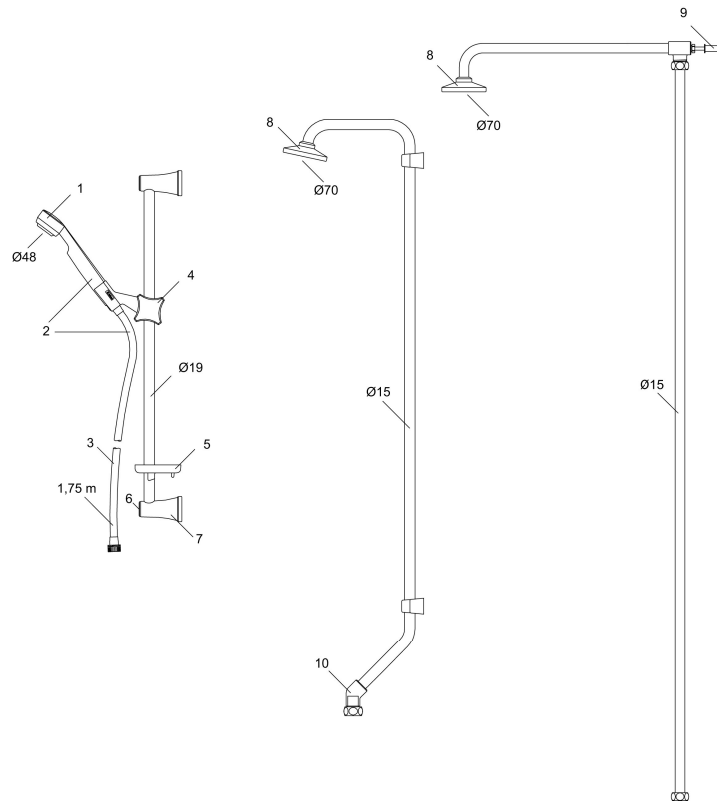

SARONA shower set

Sarona is a shower system with a discrete, clean visual design. It is flexible and easy to use.

Article number: 34204120

Description: White (Chrome bar)

- Anti lime-scale hand shower with Eco Flow 9 l/min
- Shower bar with slider and wall brackets
- Shower hose 1750 mm with chrome-plated nuts

Uniqe characteristics

PRODUCT DESCRIPTION

SARONA shower set

Sarona is a shower system with a discrete, clean visual design. It is flexible and easy to use.

Article number: 34204120

Sparepartlist

NO.	FMM NO.	RSK	DESCRIPTION
1	34000600	8183663	Hand shower, chrome
1	34000120	8183661	Hand shower, white
2	34323000	8197725	Hand shower set, chrome
2	34320120	8197724	Hand shower set, white
3	34811759	8181587	Shower hose, chrome
4	34140000	8185612	Slider, chrome/anthracite
4	34140120	8185611	Slider, white
5	34160007	8185615	Soap dish, transparent
6	34135200	8185635	Lid, 2-pcs, chrome
6	34135320	8185636	Lid, 2-pcs, white
7	34120000		Wall bracket, chrome
7	34120120		Wall bracket, white
8	29201600	8180598	Shower head
9	34190000	8180417	Wall bracket

NO.	FMM NO.	RSK	DESCRIPTION
10	34181500	8181225	Elbow connection