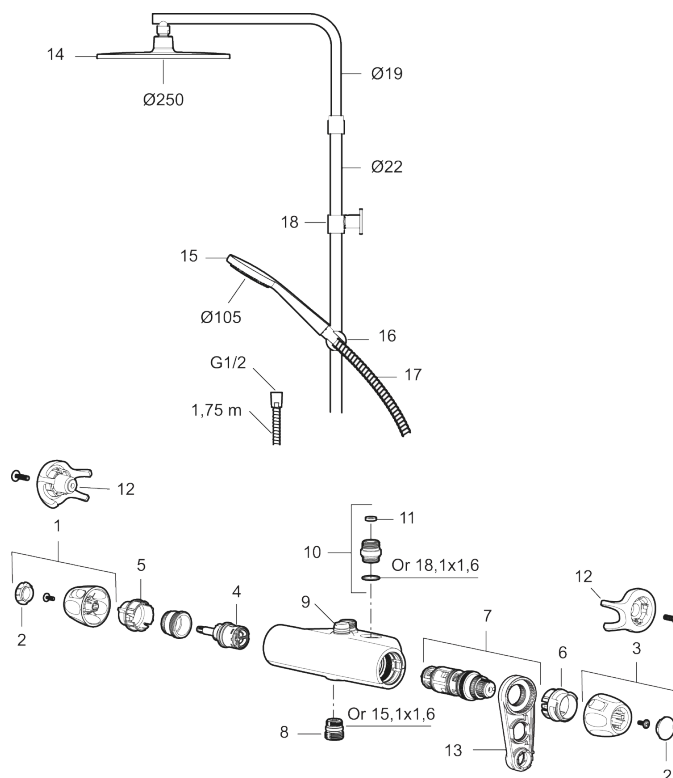

9000XE head shower kit

9000XE head shower kit is a head shower kit in brushed chrome.

The telescopic shower bar allows the wall bracket's height to be adapted to the specific bathroom's ceiling height, as well as to the user's height and/or the preferred distance to the shower head.

Article number: 86870003 **Flow 3 bar:** 7.6 l/m

Description: Brushed chrome, 40 c/c, pipe connection down

Unique characteristics

Backflow protection unit type **EB**

- Note! 40 c/c
- Safety mixer 9000XE and head shower set 9000XE
- With reversible headwork
- Anti lime-scale head- and hand shower
- Shower bar with slider, soap dish and wall bracket with sealing
- Shower pipe can be shortened if required
- Wall bracket freely adjustable in height, 700–970 from connection and 50–100 mm from wall, 2x20 mm spacers included, with sealing, hidden pipe joint
- Lead Free material

PRODUCT DESCRIPTION

9000XE head shower kit

9000XE head shower kit is a head shower kit in brushed chrome.

The telescopic shower bar allows the wall bracket's height to be adapted to the specific bathroom's ceiling height, as well as to the user's height and/or the preferred distance to the shower head.

Article number: 86870003

Sparepartlist

NO.	FMM NO.	RSK	DESCRIPTION
1	S600083	8218917	On/off handle, complete, krom
1	S600083.75	8218919	On/off handle, complete, brushed chrome
2	S600116	8218920	End cover, chrome
2	S600116.75	8218922	End cover, brushed chrome
3	S600082	8218914	Temperature handle, complete, chrome
3	S600082.75	8218916	Temperature handle, complete, brushed chrome
4	S600020	8441462	Ceramic headwork, with service tool (shower mixer)
5	S600117	8439714	Stop ring, reversible
6	S600087	8439711	Scalding protection ring
7	S600084	8439709	Thermostatic cartridge, complete, incl. service tool
8	S600088	8439712	Nipple M18x1–G1/2 for shower mixer