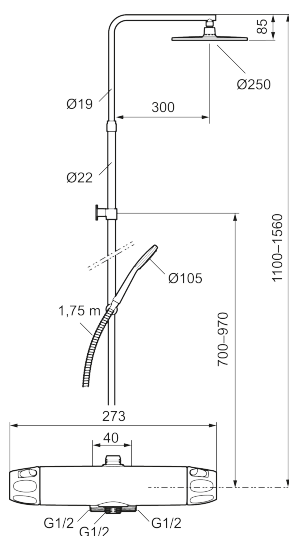

9000XE head shower kit

9000XE head shower kit is a head shower kit in brushed chrome.

The telescopic shower bar allows the wall bracket's height to be adapted to the specific bathroom's ceiling height, as well as to the user's height and/or the preferred distance to the shower head.

Article number: 86870003 **Flow 3 bar:** 7.6 l/m

Description: Brushed chrome, 40 c/c, pipe connection down

Unique characteristics

Backflow protection unit type **EB**

- Note! 40 c/c
- Safety mixer 9000XE and head shower set 9000XE
- With reversible headwork
- Anti lime-scale head- and hand shower
- Shower bar with slider, soap dish and wall bracket with sealing
- Shower pipe can be shortened if required
- Wall bracket freely adjustable in height, 700–970 from connection and 50–100 mm from wall, 2x20 mm spacers included, with sealing, hidden pipe joint
- Lead Free material

PRODUCT DESCRIPTION

9000XE head shower kit

9000XE head shower kit is a head shower kit in brushed chrome.

The telescopic shower bar allows the wall bracket's height to be adapted to the specific bathroom's ceiling height, as well as to the user's height and/or the preferred distance to the shower head.

NO.	FMM NO.	RSK	DESCRIPTION
9	S600112	8920116	Nipple M18x1
10	59820800	8591970	Inlet connector
11	38632006	8590311	Filter
12	S600105	8439713	Care-handle, black, 2 pcs
13	60770000	8591918	Service tool
14	S600092	8237548	Shower head, chrome
14	S600092.75	8237550	Shower head, brushed chrome
15	S600091	8233001	Hand shower, chrome
15	S600091.75	8233003	Hand shower, brushed chrome
16	S600093	8239502	Slider, chrome
16	S600093.75	8284780	Slider, brushed chrome
17	S600109	8252036	Shower hose, chrome
17	S600109.75	8252038	Shower hose, brushed chrome
18	S600094	8221921	Wall bracket, chrome
18	S600094.75	8221923	Wall bracket, brushed chrome