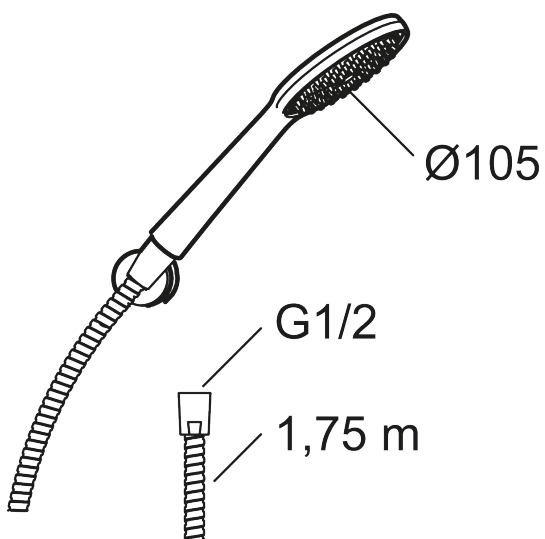

9000XE hand shower set

9000XE hand shower set is a shower set in chrome with a hand shower, metal hose and simple wall bracket. The large nozzle provides a pleasant shower experience with good pressure and an ample jet range without wasting water. The shower set is easy to install in all types of bathrooms.

Article number: 86720000 Flow 3 bar: 6.9 l/m

Description: Chrome

- Anti lime-scale hand shower
- Lead Free material
- Note! The hose must not be equipped with an on/off device

Unique characteristics

PRODUCT DESCRIPTION

Article number: 86720000

Sparepartlist

NO.	FMM NO.	RSK	DESCRIPTION
1	S600091	8233001	Hand shower, chrome
1	S600091.75	8233003	Hand shower, brushed chrome
2	S600157	8239542	Wall bracket, chrome
2	S600157.75	8239544	Wall bracket, børstet krom
3	S600109	8252036	Shower hose, chrome
3	S600109.75	8252038	Shower hose, brushed chrome