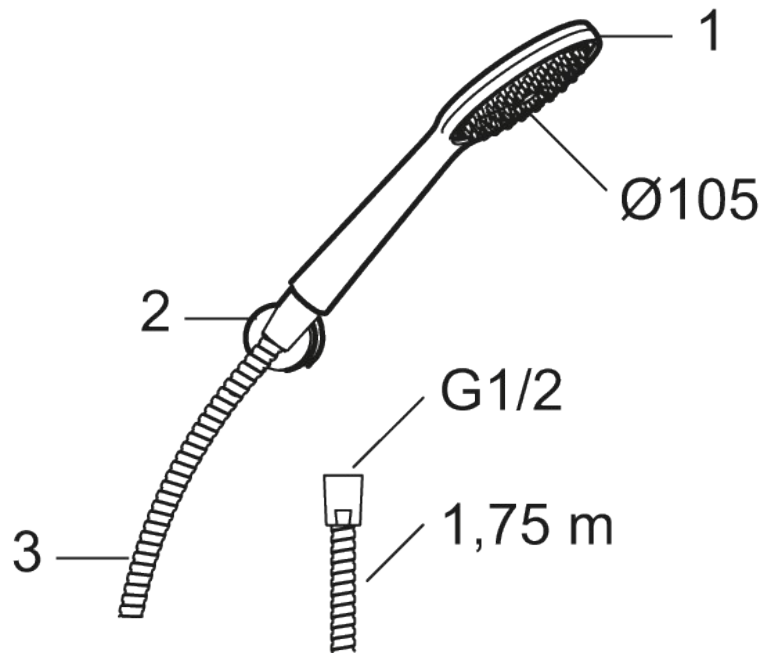

9000XE hand shower set

9000XE hand shower set is a shower set in chrome with a hand shower, metal hose and simple wall bracket. The large nozzle provides a pleasant shower experience with good pressure and an ample jet range without wasting water. The shower set is easy to install in all types of bathrooms.

Article number: 86720000 Flow 3 bar: 6.9 l/m

Description: Chrome

- Anti lime-scale hand shower
- Lead Free material
- Note! The hose must not be equipped with an on/off device

Unique characteristics

PRODUCT DESCRIPTION

Article number: 86720000

Sparepartlist

NO.	FMM NO.	RSK	DESCRIPTION
1	S600091	8233001	Hand shower, chrome
1	S600091.75	8233003	Hand shower, brushed chrome
2	S600157	8239542	Wall bracket, chrome
2	S600157.75	8239544	Wall bracket, børstet krom
3	S600109	8252036	Shower hose, chrome
3	S600109.75	8252038	Shower hose, brushed chrome