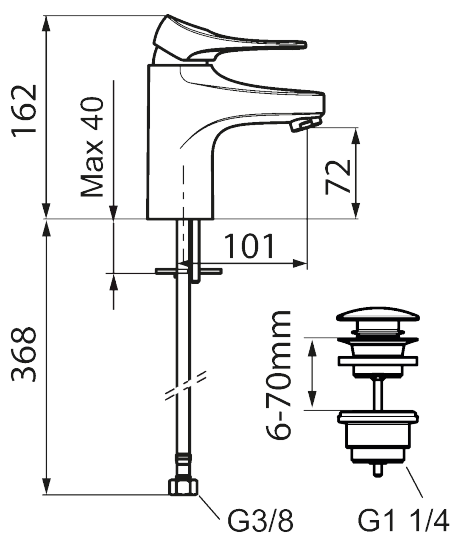

Unique characteristics

Backflow protection unit type **AA**