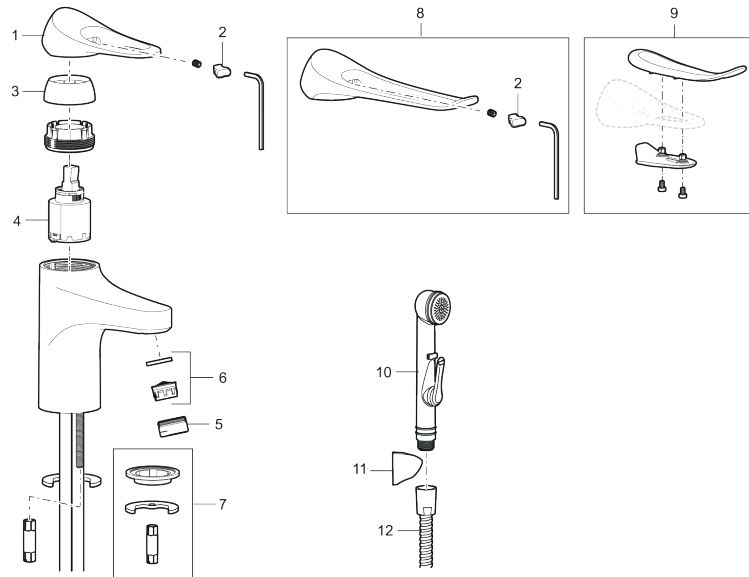

PRODUCT DESCRIPTION

9000XE basin mixer

9000XE basin mixer is a basin mixer in brushed chrome. Its classic design and water-saving function make it a natural choice for the bathroom. The product comes with a push-down waste.

Article number: 86535013

Sparepartlist

NO.	FMM NO.	RSK	DESCRIPTION
1	S600096	8387022	Lever, complete, chrome
1	S600096.75	8387024	Lever, complete, Brushed chrome
2	S600097	8387025	Cover lid with colour marking
3	S600101	8387029	Cover sleeve, chrome
3	S600101.75	8387031	Cover sleeve, brushed chrome
4	S600100	8387028	Ceramic cartridge with tool, for kitchen mixer (LEED) and basin mixer
4	S600099	8387027	Ceramic cartridge, without tool, for kitchen mixer (LEED) and basin mixer
4	S600178	8387036	Ceramic cartridge with tools
4	S600272	8387234	Ceramic cartridge, without tool
5	S600156	8280014	Housing M24 ext., 13 mm, chrome
5	S600156.75	8280015	Housing M24 ext., 13 mm, brushed chrome
6	S600072	8281671	Aerator insert, 3 l/min at 200–600 kPa
6	S600226	8280024	Aerator insert, 1,7 l/min at 200–600 kPa
7	S600160	8387096	Fastening kit, for basin mixer
8	S600175	8387083	Care-lever, complete
9	S600106	8397001	Care-kit