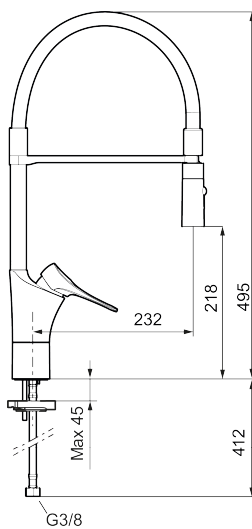

9000XE flexi kitchen mixer

9000XE kitchen mixer with flexi-spout in chrome has a detachable hand shower. With a detachable spout and a choice of jet settings, it is versatile, practical and flexible.

This kitchen mixer is lead-free and equipped with our smart, innovative, energy-saving functions such as cold start, soft closing, a temperature limiter function and an energy- and water-saving aerator.

Article number: 86130010 **Flow 3 bar:** 6.0 l/m

Description: Chrome

Unique characteristics

Backflow protection unit type **EB**

- Cold Start
- Ceramic cartridge with soft closing function
- Adjustable flow control and temperature limiter
- Hose, limitation part for 60°, 85°, 110° or 360° included
- Nozzle with concentrated jet and handshower
- Soft PEX® hoses with 3/8" connecting nut (stainless steel braided)
- Approved non-return valves, EN-Standard EN1717
- Lead Free material
- Hole diameter Ø34-37 mm