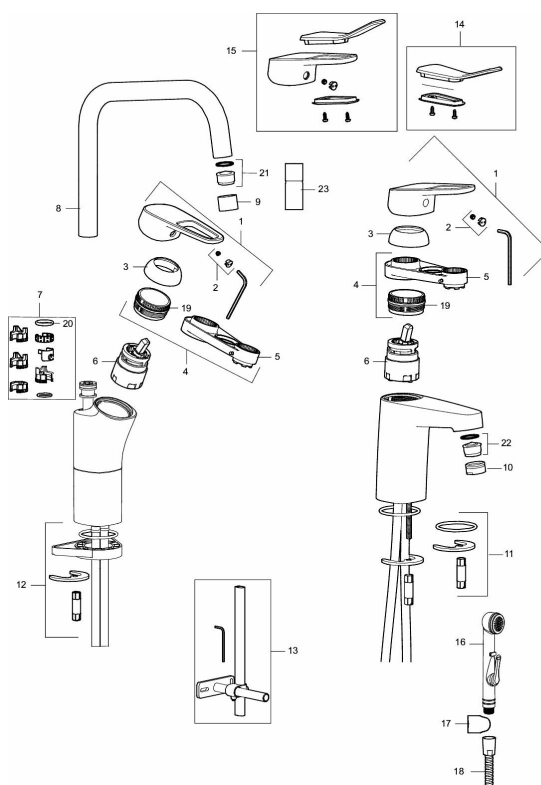

Article number: 83550010 Flow 3 bar: 6.2 l/m

Description: Chrome, connection nut G3/8"

Unique characteristics

Backflow protection unit type **AA**

- With pop-up waste, in metal
- Cold Start
- Ceramic cartridge with soft closing function
- Adjustable flow control and temperature limiter
- Eco Flow (energy and water saving aerator)
- Soft PEX[®] hoses (stainless steel braided)

PRODUCT DESCRIPTION

SILJAN basin mixer

Soft, curved lines and ultra-shiny surfaces. We have emphasised clean design, simplicity and function, in line with our vision of caring for people and the environment. Strong focus has been placed on design, and specific shapes are used consistently to create a coordinated look. Big or small? Our FM Mattsson Siljan has products for everybody, regardless of their taste or the size of their home. The new Siljan Mini basin mixer is a compact product that packs a punch. Specially designed for small homes, small bathrooms or small hands. The choice is yours. Needless to say, you get the same high quality, just in a smaller size.

Article number: 83550010

Sparepartlist

NO.	FMM NO.	RSK	DESCRIPTION
	44450009	8295353	Accessories (limitation segment, stop screw, allen wrench 3 mm)
1	58501000	8592023	Complete lever, chrome
2	58511000	8592021	Cover lid with colour marking
3	58521000	8592020	Cover sleeve, chrome
4	58530140	8241726	Fastening nipple with service tool
5	S600298	3870203	Service tool
6	59115500	8591947	Ceramic cartridge with service tool, standard (red ring)
6	S600273	8387230	Ceramic cartridge with service tool, cold start (green ring)