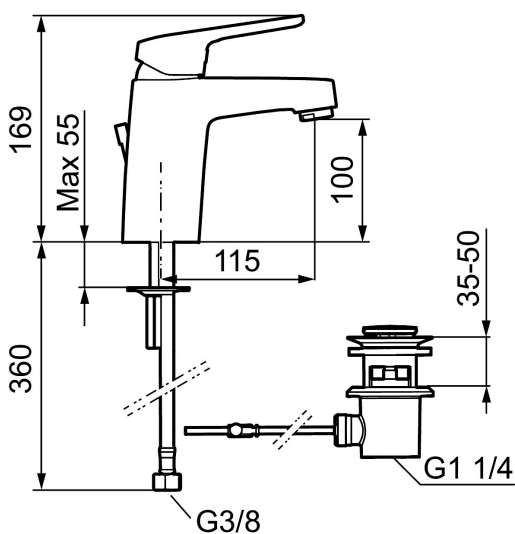

Big or small? Our FM Mattsson Siljan has products for everybody, regardless of their taste or the size of their home.

The new Siljan Mini basin mixer is a compact product that packs a punch. Specially designed for small homes, small bathrooms or small hands. The choice is yours. Needless to say, you get the same high quality, just in a smaller size.

Article number: 83550010 Flow 3 bar: 6.2 l/m

Description: Chrome, connection nut G3/8"

Unique characteristics

Backflow protection unit type **AA**

- With pop-up waste, in metal
- Cold Start
- Ceramic cartridge with soft closing function
- Adjustable flow control and temperature limiter
- Eco Flow (energy and water saving aerator)
- Soft PEX[®] hoses (stainless steel braided)

PRODUCT DESCRIPTION

SILJAN basin mixer

Soft, curved lines and ultra-shiny surfaces. We have emphasised clean design, simplicity and function, in line with our vision of caring for people and the environment. Strong focus has been placed on design, and specific shapes are used consistently to create a coordinated look. Big or small? Our FM Mattsson Siljan has products for everybody, regardless of their taste or the size of their home. The new Siljan Mini basin mixer is a compact product that packs a punch. Specially designed for small homes, small bathrooms or small hands. The choice is yours. Needless to say, you get the same high quality, just in a smaller size.

Article number: 83550010

Sparepartlist

NO.	FMM NO.	RSK	DESCRIPTION
	44450009	8295353	Accessories (limitation segment, stop screw, allen wrench 3 mm)
1	58501000	8592023	Complete lever, chrome
2	58511000	8592021	Cover lid with colour marking
3	58521000	8592020	Cover sleeve, chrome
4	58530140	8241726	Fastening nipple with service tool
5	S600298	3870203	Service tool
6	59115500	8591947	Ceramic cartridge with service tool, standard (red ring)
6	S600273	8387230	Ceramic cartridge with service tool, cold start (green ring)