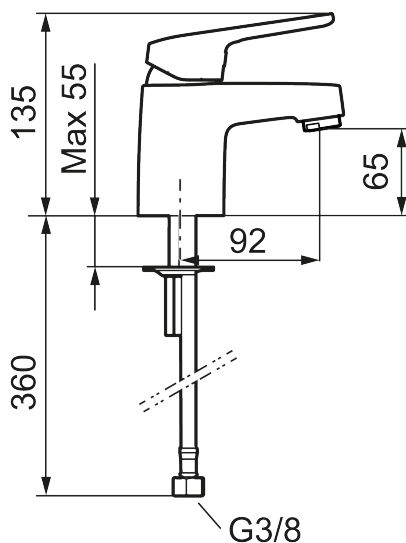

- Cold Start
- Ceramic cartridge with soft closing function
- Adjustable flow control and temperature limiter
- Eco Flow (energy and water saving aerator)
- Soft PEX® hoses (stainless steel braided)
- Small model