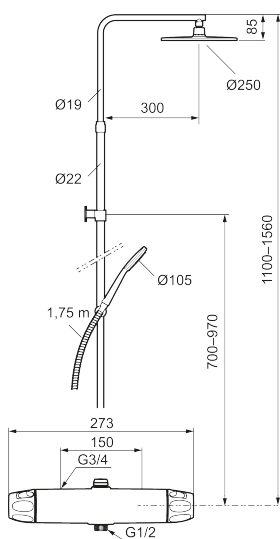

9000XE head shower kit

9000XE head shower kit is a head shower kit in brushed chrome.

The telescopic shower bar allows the wall bracket's height to be adapted to the specific bathroom's ceiling height, as well as to the user's height and/or the preferred distance to the shower head.

Article number: 86831503 **Flow 3 bar:** 7.6 l/m

Description: Brushed chrome, 150 c/c

Unique characteristics

Backflow protection unit type **EB**

- Safety mixer 9000XE and head shower set 9000XE
- With reversible headwork
- Anti lime-scale head- and hand shower
- Shower bar with slider and wall bracket with sealing
- Shower pipe can be shortened if required
- Wall bracket freely adjustable in height, 700–970 from connection and 50–100 mm from wall, 2x20 mm spacers included, with sealing, hidden pipe joint
- Lead Free material

PRODUCT DESCRIPTION

9000XE head shower kit

9000XE head shower kit is a head shower kit in brushed chrome.

The telescopic shower bar allows the wall bracket's height to be adapted to the specific bathroom's ceiling height, as well as to the user's height and/or the preferred distance to the shower head.

NO.	FMM NO.	RSK	DESCRIPTION
9	S600112	8920116	Nipple M18x1
10	59800800	8592005	Inlet connectors, 160 c/c
11	38632006	8590311	Filter
12	S600105	8439713	Care-handle, black, 2 pcs
13	S600092	8237548	Shower head, chrome
13	S600092.75	8237550	Shower head, brushed chrome
14	S600091	8233001	Hand shower, chrome
14	S600091.75	8233003	Hand shower, brushed chrome
15	S600093	8239502	Slider, chrome
15	S600093.75	8284780	Slider, brushed chrome
16	S600109	8252036	Shower hose, chrome
16	S600109.75	8252038	Shower hose, brushed chrome
17	S600094	8221921	Wall bracket, chrome
17	S600094.75	8221923	Wall bracket, brushed chrome
18	60770000	8591918	Service tool