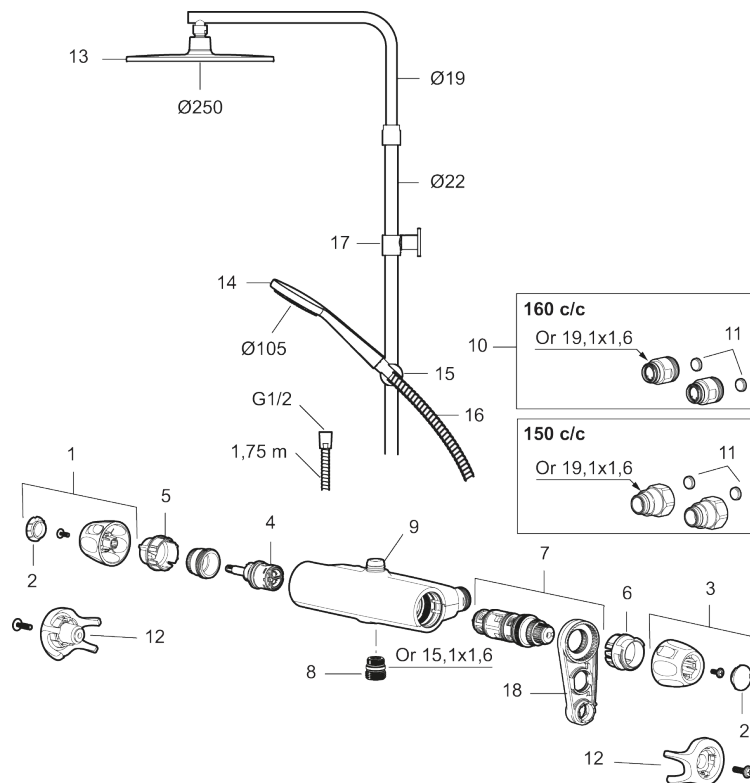

9000XE head shower kit

9000XE head shower kit is a head shower kit in brushed chrome.

The telescopic shower bar allows the wall bracket's height to be adapted to the specific bathroom's ceiling height, as well as to the user's height and/or the preferred distance to the shower head.

Article number: 86831503 **Flow 3 bar:** 7.6 l/m

Description: Brushed chrome, 150 c/c

Unique characteristics

Backflow protection unit type **EB**

- Safety mixer 9000XE and head shower set 9000XE
- With reversible headwork
- Anti lime-scale head- and hand shower
- Shower bar with slider and wall bracket with sealing
- Shower pipe can be shortened if required
- Wall bracket freely adjustable in height, 700–970 from connection and 50–100 mm from wall, 2x20 mm spacers included, with sealing, hidden pipe joint
- Lead Free material

PRODUCT DESCRIPTION

9000XE head shower kit

9000XE head shower kit is a head shower kit in brushed chrome.

The telescopic shower bar allows the wall bracket's height to be adapted to the specific bathroom's ceiling height, as well as to the user's height and/or the preferred distance to the shower head.

Article number: 86831503

Sparepartlist

NO.	FMM NO.	RSK	DESCRIPTION
1	S600083	8218917	On/off handle, complete, krom
1	S600083.75	8218919	On/off handle, complete, brushed chrome
2	S600116	8218920	End cover, chrome
2	S600116.75	8218922	End cover, brushed chrome
3	S600082	8218914	Temperature handle, complete, chrome
3	S600082.75	8218916	Temperature handle, complete, brushed chrome
4	S600020	8441462	Ceramic headwork, with service tool (shower mixer)
5	S600117	8439714	Stop ring, reversible
6	S600087	8439711	Scalding protection ring
7	S600084	8439709	Thermostatic cartridge, complete, incl. service tool
8	S600088	8439712	Nipple M18x1–G1/2 for shower mixer