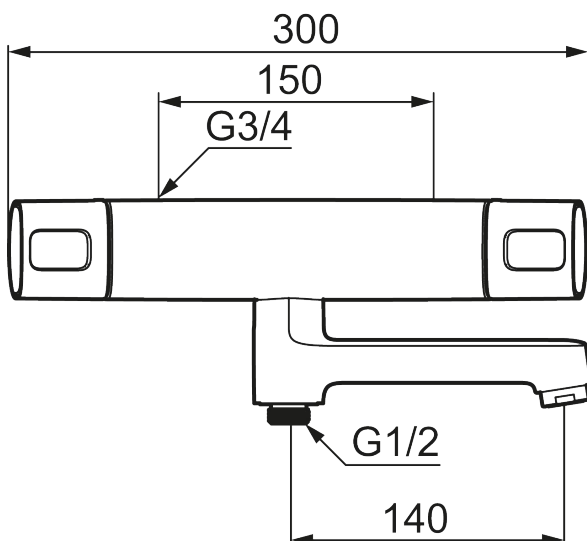

### Uniqe characteristics

Backflow protection unit type 

- Pressure balanced thermostatic mixer
- Swivel spout with built-in diverter
- With ceramic sealed headwork
- Temperature handle with safety stop at 38°C
- With Eco-function
- Approved non-return valves, EN-Standard EN1717