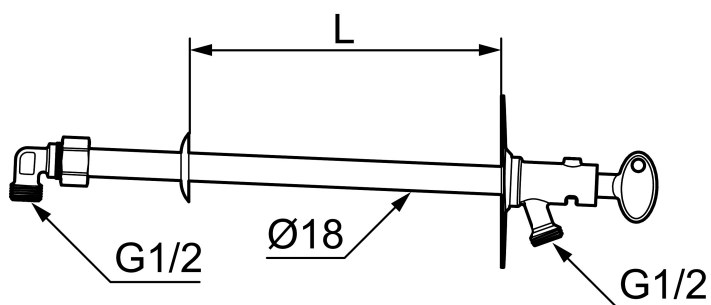

Garden valve with key

Our garden valves are self-draining and therefore frost-proof even if you forget to dismantle the garden hose before the season with degrees below zero. However, we recommended that you always remove the hose and coupling when there is a risk of low temperatures.

Article number: 42931000

Description: For wall thickness max. 1000 mm

Uniqe characteristics

Backflow protection unit type 

- Self-draining
- With Key
- With approved non-return valve
- Frost-proof even if the hose/coupling is connected
- Can be cut to suit wall thickness
- Wall bracket: H=106 mm, W=66 mm, diagonal screw holes