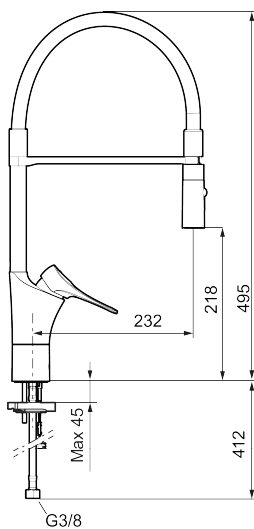

## Unique characteristics

Backflow protection unit type **EB**

## 9000XE flexi kitchen mixer

**Article number:** 86140013 **Flow 3 bar:** 6.0 l/m

**Description:** Brushed chrome, with integrated electronic dish washer cut-off

- Cold Start
- Ceramic cartridge with soft closing function
- Adjustable flow control and temperature limiter
- Hose, limitation part for 60°, 85°, 110° or 360° included
- Nozzle with concentrated jet and handshower
- With integrated electronic dish washer cut-off, automatic shut-off after 4 or 12 hours
- Soft PEX<sup>®</sup> hoses with 3/8" connecting nut (stainless steel braided)
- Approved non-return valves, EN-Standard EN1717
- Lead Free material
- Hole diameter Ø34-37 mm