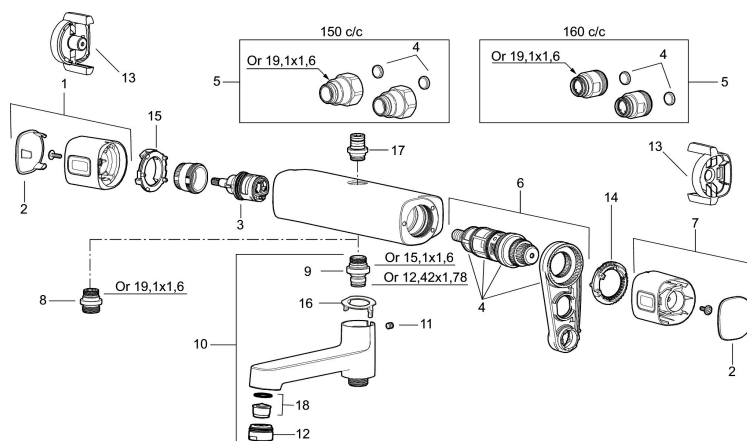

Article number: 83840000

Description: Chrome, 160 c/c

Uniqe characteristics

Backflow protection unit type 

- With shower connection up and down
- For head shower set with G1/2 connection
- With reversible headwork
- Pressure balanced thermostatic mixer
- With ceramic sealed headwork
- Temperature handle with safety stop at 38°C
- With Eco-function
- Approved non-return valves, EN-Standard EN1717

Article number: 83840000

Sparepartlist

NO.	FMM NO.	RSK	DESCRIPTION
1	35480009	8592029	On/off handle, complete
2	39031500	8592052	End cover
3	35980009	8585850	Ceramic on/off headwork, reversible
4	38680009	8591701	Filter kit incl. o-rings and service tool
5	59800800	8592005	Inlet connectors, 160 c/c
5	59810800	8592006	Inlet connectors 150 c/c (left-handed thread)
6	38601009	8591609	Thermostatic cartridge, complete, incl. service tool
7	35480109	8592033	Temperature handle, complete
8	39710800	8591967	Nipple M18x1-G1/2 for shower mixer
9	39754000	8591969	Nipple M18x1 with o-ring for bath mixer
10	83990000	8154079	Swivel spout with integrated diverter
11	38086000	8439701	Locking screw
12	29142400	8281526	Housing M24 ext., 13 mm