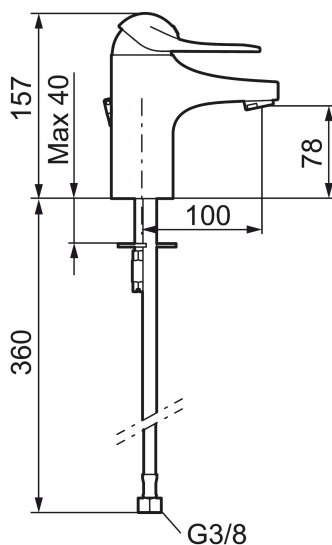

9000E basin mixer

An optimal fusion of design and function. The FM Mattsson 9000E range ushers in a new generation of mixers that are environmentally engineered down to the last detail. The mixer brings beauty and technical perfection to your bathroom. Even in its basic version, the mixer has unique functions that save energy without compromising on comfort.

Article number: 80602010 **Flow 3 bar:** 6.1 l/m

Description: Chrome, connection nut G3/8"

Unique characteristics

Backflow protection unit type

- With chainholder
- Cold Start
- Ceramic cartridge with soft closing function
- Adjustable flow control and temperature limiter
- Eco Flow (energy and water saving aerator)
- Soft PEX[®] hoses (stainless steel braided)