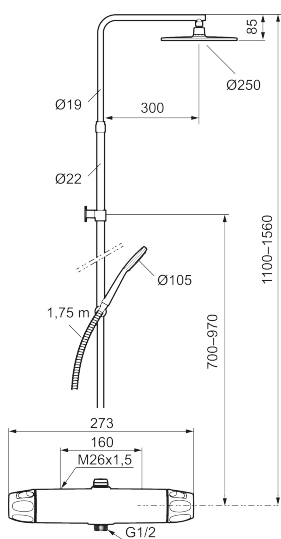

## 9000XE head shower kit

9000XE head shower kit is a head shower kit in brushed chrome.

The telescopic shower bar allows the wall bracket's height to be adapted to the specific bathroom's ceiling height, as well as to the user's height and/or the preferred distance to the shower head.

This product is LEED certified, which means it meets the flow rate requirements applicable to certain new buildings and conversions.

**Article number:** 86831003 **Flow 3 bar:** 6.0 l/m

**Description:** Brushed chrome, 160 c/c, LEED/BREEAM compliant

### Unique characteristics

Backflow protection unit type **EB**

- Note! 160 c/c
- Safety mixer 9000XE and head shower set 9000XE
- With reversible headwork
- Anti lime-scale head- and hand shower
- Shower bar with slider and wall bracket with sealing
- Shower pipe can be shortened if required
- Wall bracket freely adjustable in height, 700–970 from connection and 50–100 mm from wall, 2x20 mm spacers included, with sealing, hidden pipe joint
- Lead Free material