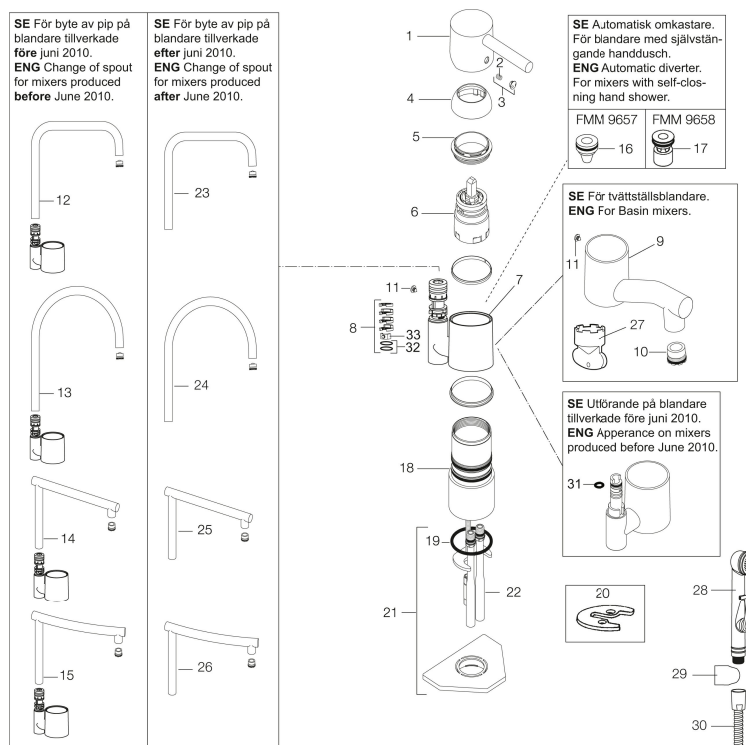

Article number: 96000010

Description: Chrome, Soft PEX® hoses with G3/8" connecting nut

Uniqe characteristics

Backflow protection unit type

- Ceramic cartridge with soft closing function
- Adjustable flow control and temperature limiter
- Eco Flow (energy and water saving aerator)
- Swivel spout 110°
- Hole diameter Ø32-35 mm

Article number: 96000010

Sparepartlist

NO.	FMM NO.	RSK	DESCRIPTION
1	59400000	8591864	Lever, complete, L=95 mm
2	38730006	8591623	Locking screw
3	59410000	8591863	Cover lid with colour marking
4	59330000	8591829	Cover ring, chrome
5	38051000	8241719	Fastening nipple,chrome
6	59110000	8591770	Ceramic cartridge, not cold start (red ring)
7	59782000	8154090	Sleeve for spout with socket and stop screw
8	58640000	8594555	Lock kit for swivel spout
9	59700000	8154047	Spout for basin mixer with aerator and stop screw
10	59752200	8242199	Aerator M21,5 ext., 7-9 l/min at 300 kPa
11	38080000	8241723	Stop screw