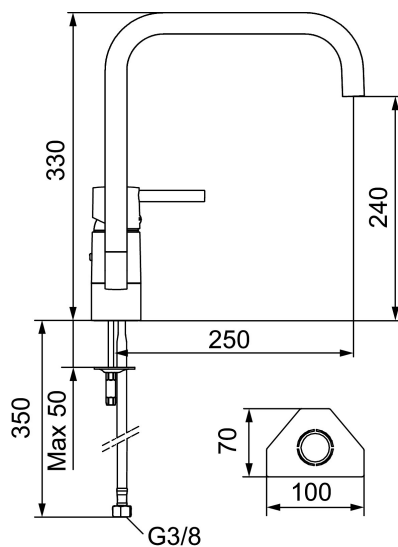

Article number: 96000010

Description: Chrome, Soft PEX® hoses with G3/8" connecting nut

Uniqe characteristics

Backflow protection unit type

- Ceramic cartridge with soft closing function
- Adjustable flow control and temperature limiter
- Eco Flow (energy and water saving aerator)
- Swivel spout 110°
- Hole diameter Ø32-35 mm

Article number: 96000010

Sparepartlist

NO.	FMM NO.	RSK	DESCRIPTION
1	59400000	8591864	Lever, complete, L=95 mm
2	38730006	8591623	Locking screw
3	59410000	8591863	Cover lid with colour marking
4	59330000	8591829	Cover ring, chrome
5	38051000	8241719	Fastening nipple,chrome
6	59110000	8591770	Ceramic cartridge, not cold start (red ring)
7	59782000	8154090	Sleeve for spout with socket and stop screw
8	58640000	8594555	Lock kit for swivel spout
9	59700000	8154047	Spout for basin mixer with aerator and stop screw
10	59752200	8242199	Aerator M21,5 ext., 7-9 l/min at 300 kPa
11	38080000	8241723	Stop screw