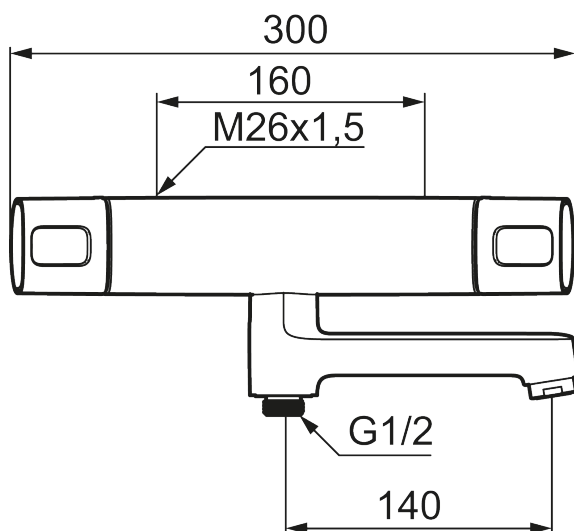

Backflow protection unit type 

- Pressure balanced thermostatic mixer
- Swivel spout with built-in diverter
- With ceramic sealed headwork
- Temperature handle with safety stop at 38°C
- With Eco-function
- Approved non-return valves, EN-Standard EN1717