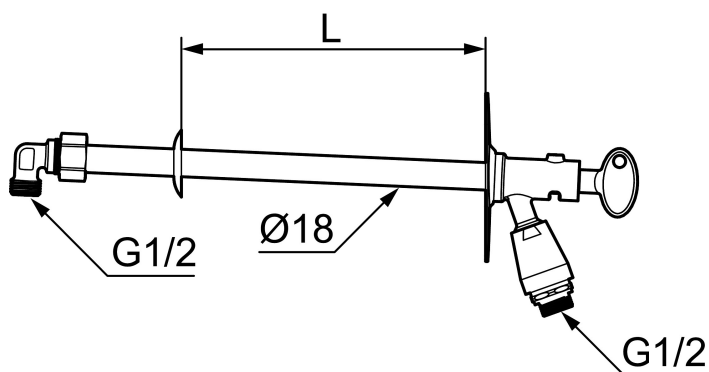

## Garden valve with vacuum valve and key

Our garden valves are self-draining and therefore frost-proof even if you forget to dismantle the garden hose before the season with degrees below zero. However, we recommended that you always remove the hose and coupling when there is a risk of low temperatures.

Article number: 42940400

Description: For wall thickness max. 400 mm

### Uniqe characteristics

Backflow protection unit type 

- Self-draining
- With vacuum valve and key
- With approved non-return valve
- Frost-proof even if the hose/coupling is connected
- Can be cut to suit wall thickness
- Wall bracket: H=106 mm, W=66 mm, diagonal screw holes
- Approved backflow prevention device, EN-Standard EN 1717