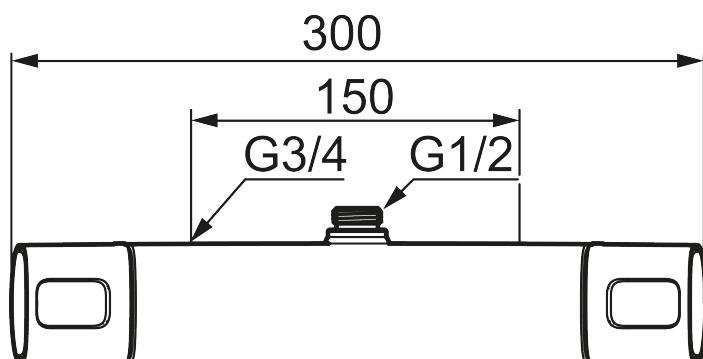

### Uniqe characteristics

Backflow protection unit type 

- With shower connection up
- Pressure balanced thermostatic mixer
- With ceramic sealed headwork
- Temperature handle with safety stop at 38°C
- With Eco-function
- Approved non-return valves, EN-Standard EN1717