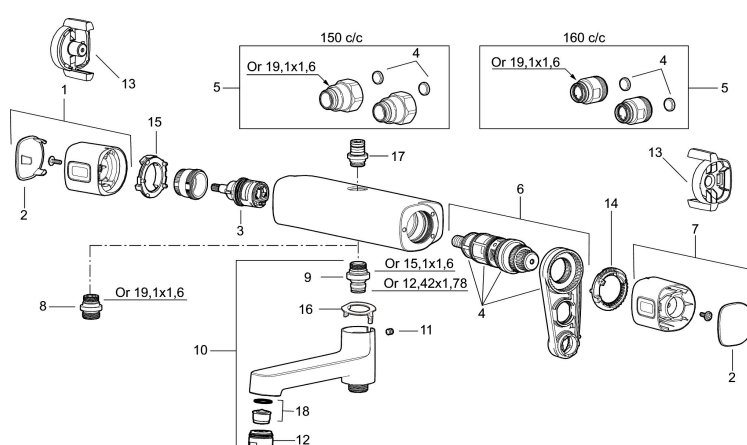

PRODUCT DESCRIPTION

SILJAN shower mixer

In the FM Mattsson Siljan collection, strong focus has been placed on design. Specific shapes are used consistently to create a coordinated look. In combination with smart technology, this results in a range of safe, eco-friendly mixers with very low energy and water consumption.

Our energy-saving functions and well-known high quality are the cornerstones of our new signature collection, FM Mattsson Siljan. Also see our Siljan shower and bath packages – smart all-in-one solutions with an overhead shower or hand shower set.

Article number: 83811500

Sparepartlist

NO.	FMM NO.	RSK	DESCRIPTION
1	35480009	8592029	On/off handle, complete
2	39031500	8592052	End cover
3	35980009	8585850	Ceramic on/off headwork, reversible
4	38680009	8591701	Filter kit incl. o-rings and service tool
5	59800800	8592005	Inlet connectors, 160 c/c
5	59810800	8592006	Inlet connectors 150 c/c (left-handed thread)
6	38601009	8591609	Thermostatic cartridge, complete, incl. service tool
7	35480109	8592033	Temperature handle, complete
8	39710800	8591967	Nipple M18x1-G1/2 for shower mixer
9	39754000	8591969	Nipple M18x1 with o-ring for bath mixer
10	83990000	8154079	Swivel spout with integrated diverter
11	38086000	8439701	Locking screw
12	29142400	8281526	Housing M24 ext., 13 mm
13	35976209	8592039	Care-handle, black, 2 pcs