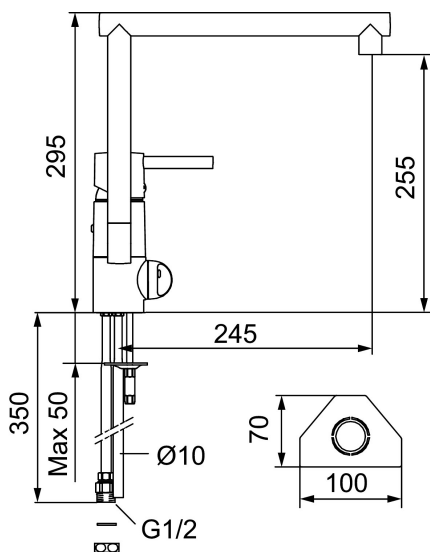

GARDA IV kitchen mixer

Garda is a range of mixers with a clean, minimalist design. A Garda mixer enhances the overall interior of modern kitchens, and has our unique technical features including a soft-close mechanism and a ceramic seal. The spout is replaceable, so you can easily vary the mixer's appearance according to your preference. The choice is yours.

Article number: 96310000

Description: Chrome, with CU Ø10 mm

Uniqe characteristics

Backflow protection unit type

- Ceramic cartridge with soft closing function
- Adjustable flow control and temperature limiter
- Eco Flow (energy and water saving aerator)
- Swivel spout 110°
- With dish washer valve, switchable between cold and hot water. Pre-set on cold water
- Hole diameter Ø32-35 mm