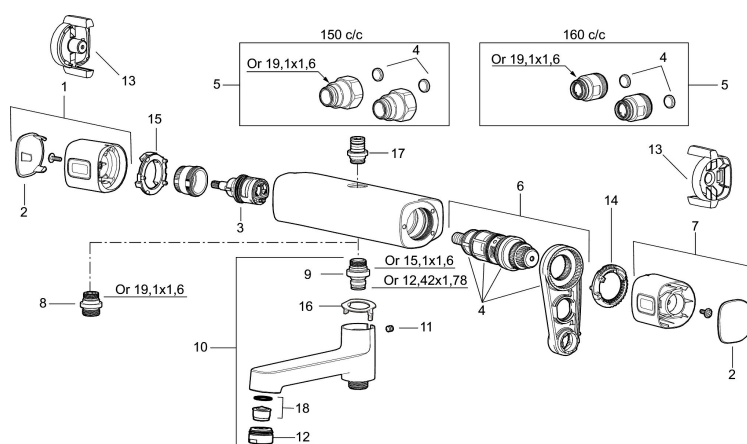

Article number: 85801500

Description: Chrome, 150 c/c, Lead Free

Unique characteristics

Backflow protection unit type 

- With shower connection down
- Pressure balanced thermostatic mixer
- With ceramic sealed headwork
- Temperature handle with safety stop at 38°C
- With Eco-function
- Approved non-return valves, EN-Standard EN1717

Article number: 85801500

Sparepartlist

NO.	FMM NO.	RSK	DESCRIPTION
1	35480009	8592029	On/off handle, complete
2	39031500	8592052	End cover
3	35980009	8585850	Ceramic on/off headwork, reversible
4	38680009	8591701	Filter kit incl. o-rings and service tool
5	59800800	8592005	Inlet connectors, 160 c/c
5	59810800	8592006	Inlet connectors 150 c/c (left-handed thread)
6	38601009	8591609	Thermostatic cartridge, complete, incl. service tool
7	35480109	8592033	Temperature handle, complete
8	39710800	8591967	Nipple M18x1-G1/2 for shower mixer
9	39754000	8591969	Nipple M18x1 with o-ring for bath mixer
10	83990000	8154079	Swivel spout with integrated diverter
11	38086000	8439701	Locking screw
12	29142400	8281526	Housing M24 ext., 13 mm
13	35976209	8592039	Care-handle, black, 2 pcs