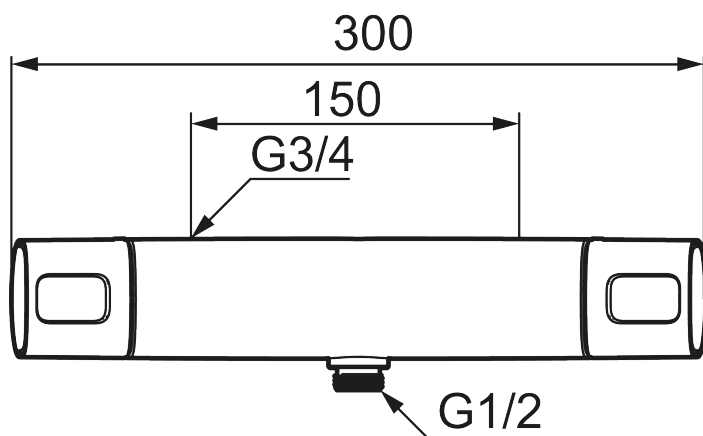

Article number: 85801500

Description: Chrome, 150 c/c, Lead Free

Unique characteristics

Backflow protection unit type 

- With shower connection down
- Pressure balanced thermostatic mixer
- With ceramic sealed headwork
- Temperature handle with safety stop at 38°C
- With Eco-function
- Approved non-return valves, EN-Standard EN1717